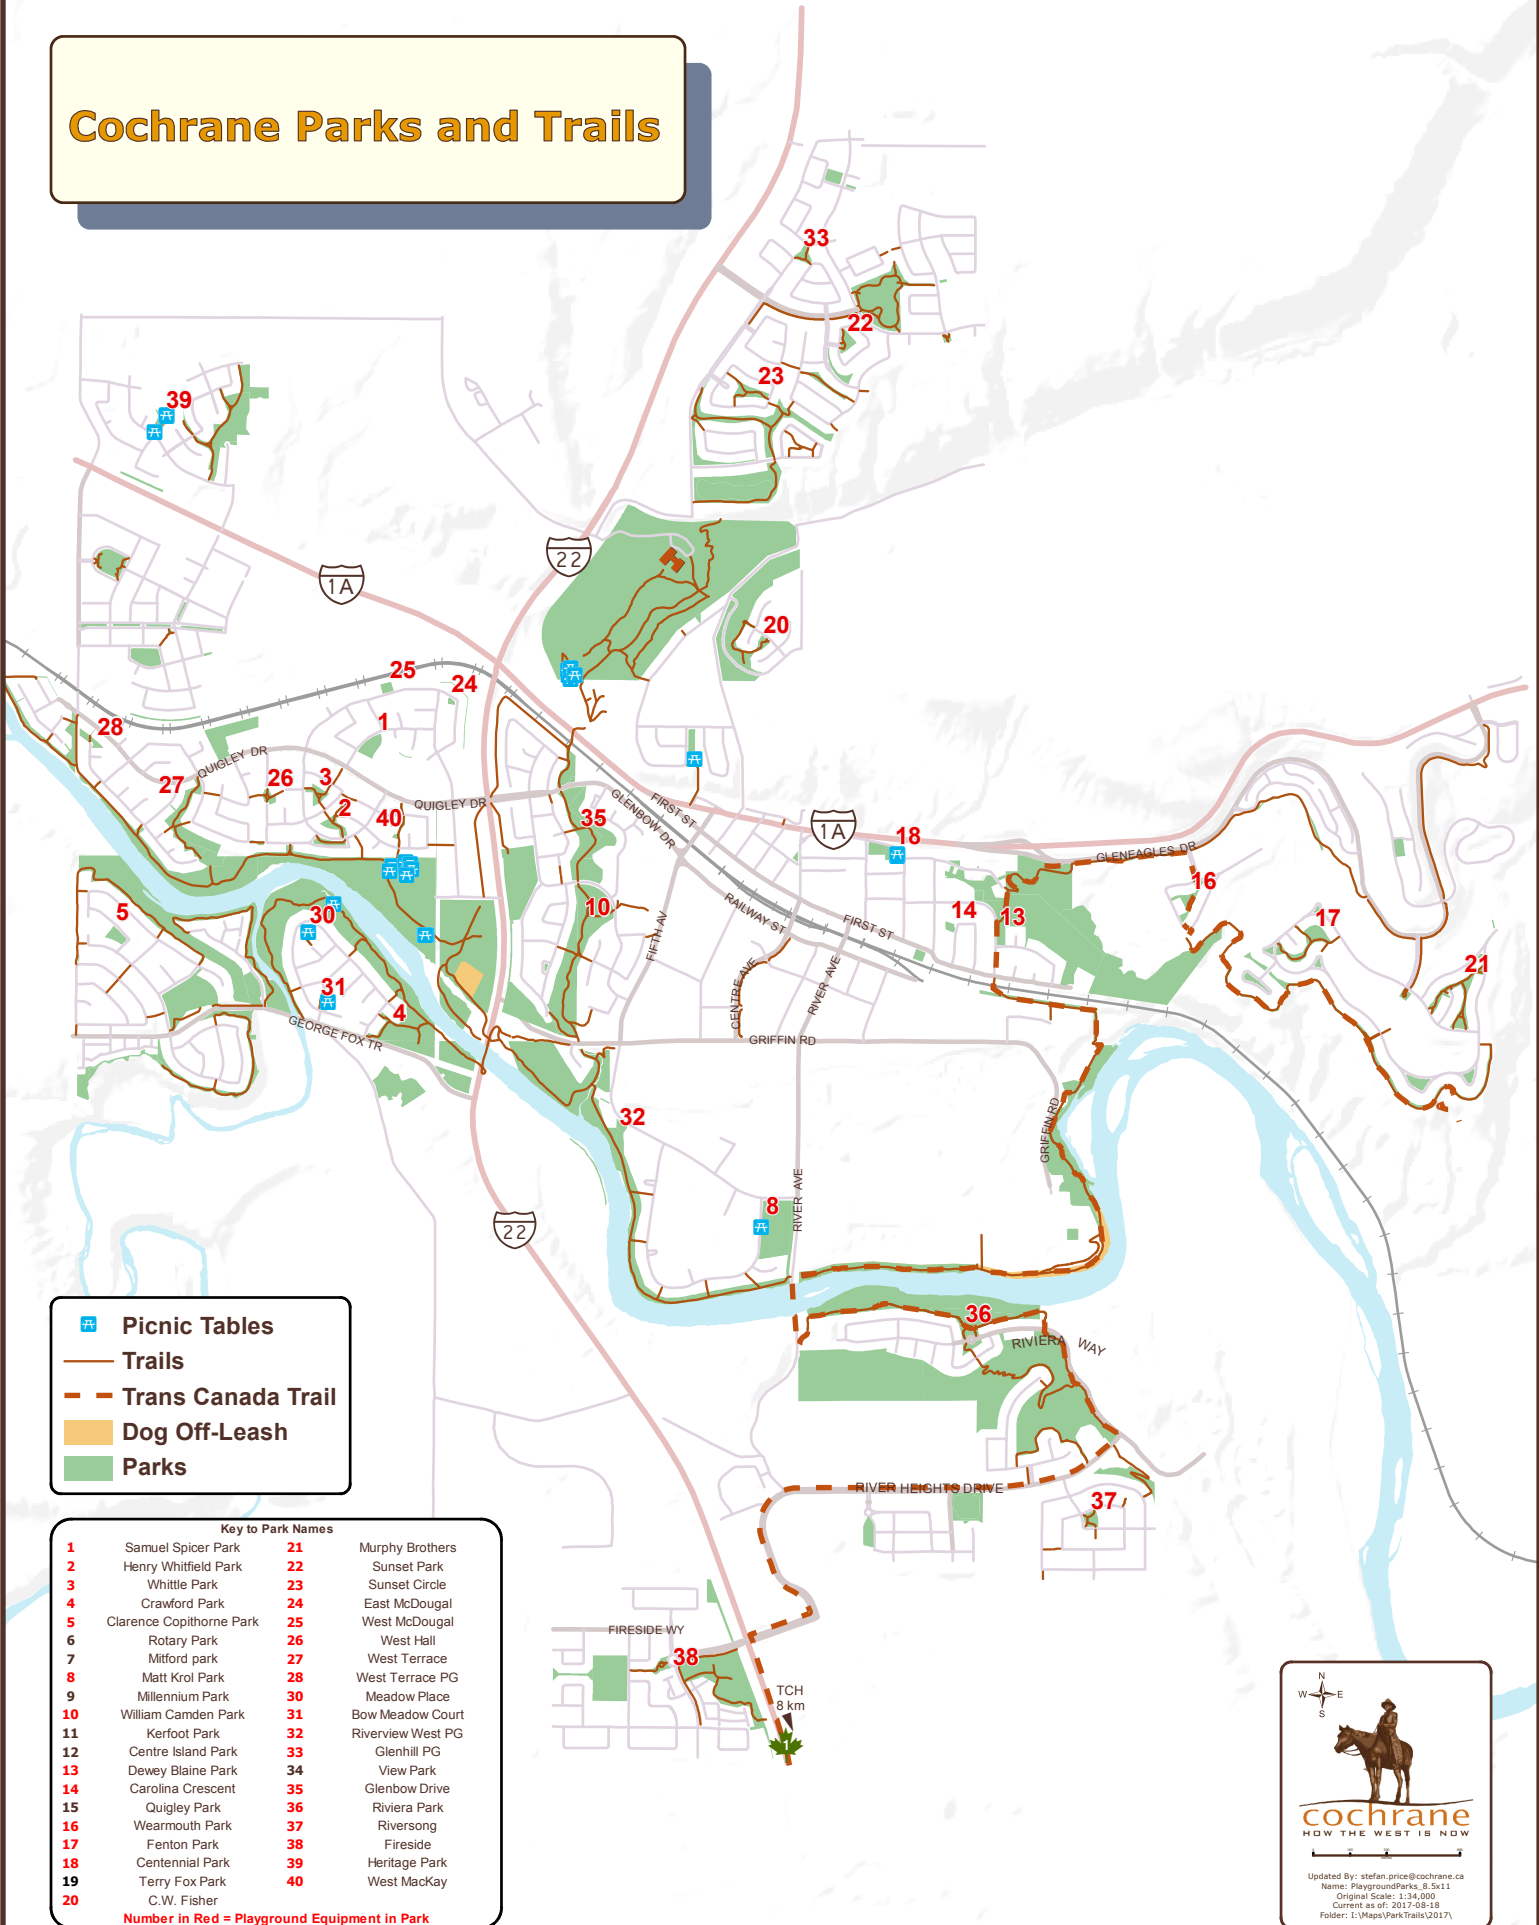

# Cochrane Parks and Trails

- Picnic Tables
- Trails
- Trans Canada Trail
- Dog Off-Leash
- Parks

**Key to Park Names**

1 Samuel Spicer Park	21 Murphy Brothers
2 Henry Whitfield Park	22 Sunset Park
3 Whittle Park	23 Sunset Circle
4 Crawford Park	24 East McDougal
5 Clarence Copithorne Park	25 West McDougal
6 Rotary Park	26 West Hall
7 Miford park	27 West Terrace
8 Matt Krol Park	28 West Terrace PG
9 Millennium Park	30 Meadow Place
10 William Camden Park	31 Bow Meadow Court
11 Kerfoot Park	32 Riverview West PG
12 Centre Island Park	33 Glenhill PG
13 Dewey Blaine Park	34 View Park
14 Carolina Crescent	35 Glenbow Drive
15 Quigley Park	36 Riviera Park
16 Wearmouth Park	37 Riversong
17 Fenton Park	38 Fireside
18 Centennial Park	39 Heritage Park
19 Terry Fox Park	40 West MacKay
20 C.W. Fisher	

**Number in Red = Playground Equipment in Park**

**cochrane**  
HOW THE WEST IS NOW

Updated By: stefan.price@cochrane.ca  
Name: PlaygroundParks\_8.5x11  
Original Scale: 1:34,000  
Current as of: 2017-08-18  
Folder: I:\Maps\ParkTrails(2017)