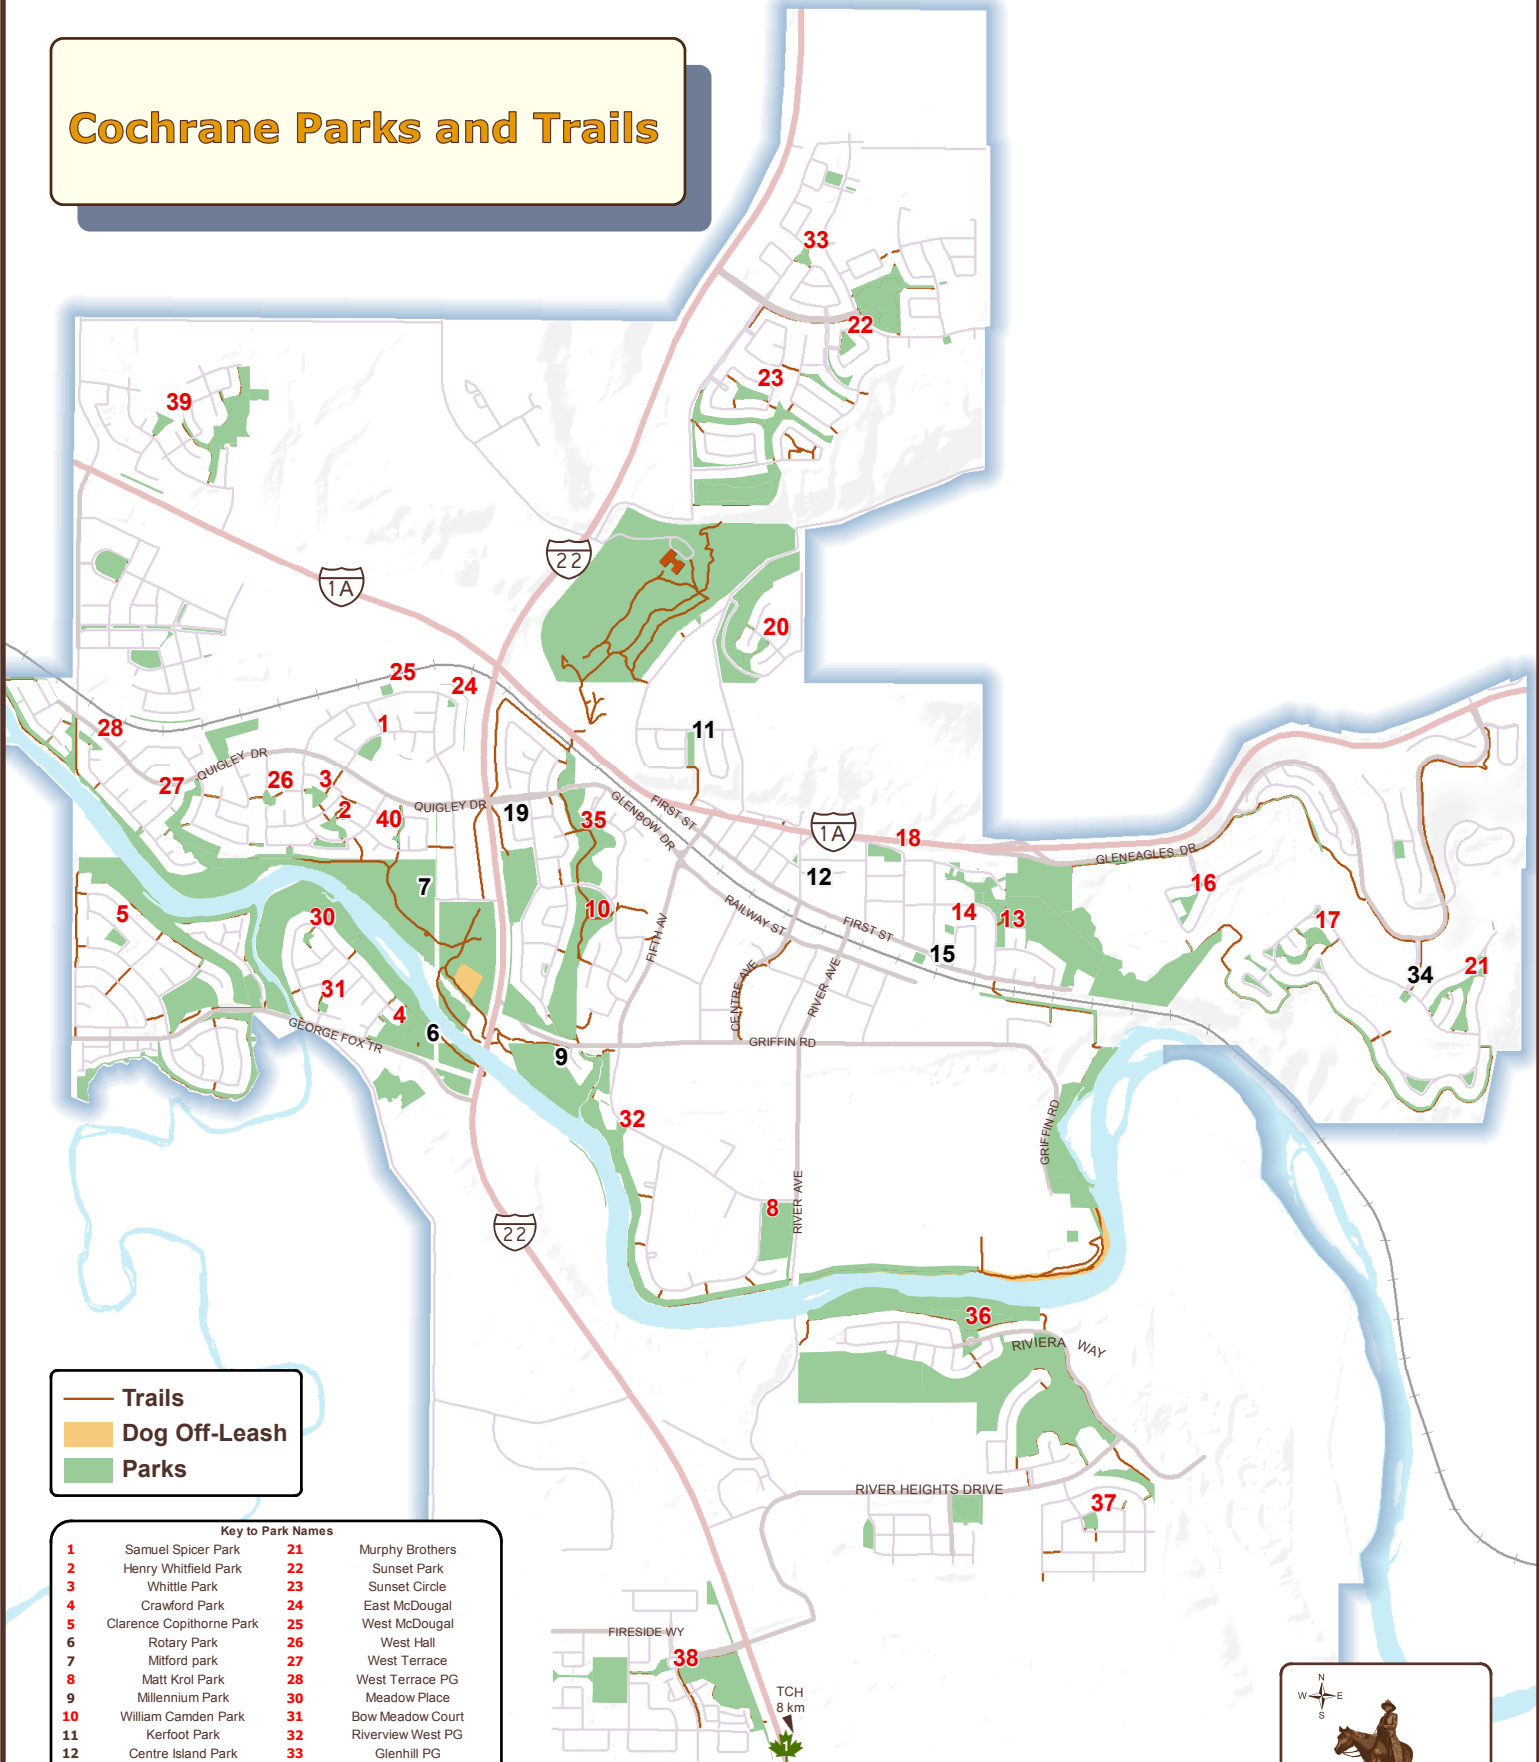

# Cochrane Parks and Trails

— Trails  
 Dog Off-Leash  
 Parks

| Key to Park Names |                          |    |                   |
|-------------------|--------------------------|----|-------------------|
| 1                 | Samuel Spicer Park       | 21 | Murphy Brothers   |
| 2                 | Henry Whitfield Park     | 22 | Sunset Park       |
| 3                 | Whittle Park             | 23 | Sunset Circle     |
| 4                 | Crawford Park            | 24 | East McDougal     |
| 5                 | Clarence Copithorne Park | 25 | West McDougal     |
| 6                 | Rotary Park              | 26 | West Hall         |
| 7                 | Miford park              | 27 | West Terrace      |
| 8                 | Matt Krol Park           | 28 | West Terrace PG   |
| 9                 | Millennium Park          | 30 | Meadow Place      |
| 10                | William Camden Park      | 31 | Bow Meadow Court  |
| 11                | Kerfoot Park             | 32 | Riverview West PG |
| 12                | Centre Island Park       | 33 | Glenhill PG       |
| 13                | Dewey Blaine Park        | 34 | View Park         |
| 14                | Carolina Crescent        | 35 | Glenbow Drive     |
| 15                | Quigley Park             | 36 | Riviera Park      |
| 16                | Wearmouth Park           | 37 | Riversong         |
| 17                | Fenton Park              | 38 | Fireside          |
| 18                | Centennial Park          | 39 | Heritage Park     |
| 19                | Terry Fox Park           | 40 | West MacKay       |
| 20                | C.W. Fisher              |    |                   |

**Number in Red = Playground Equipment in Park**

Updated By: stefan.price@cochrane.ca  
 Name: PlaygroundParks\_8.5x11  
 Original Scale: 1:24,000  
 Current as of: 2017-01-12  
 Folder: I:\Maps\park\trails(2016)