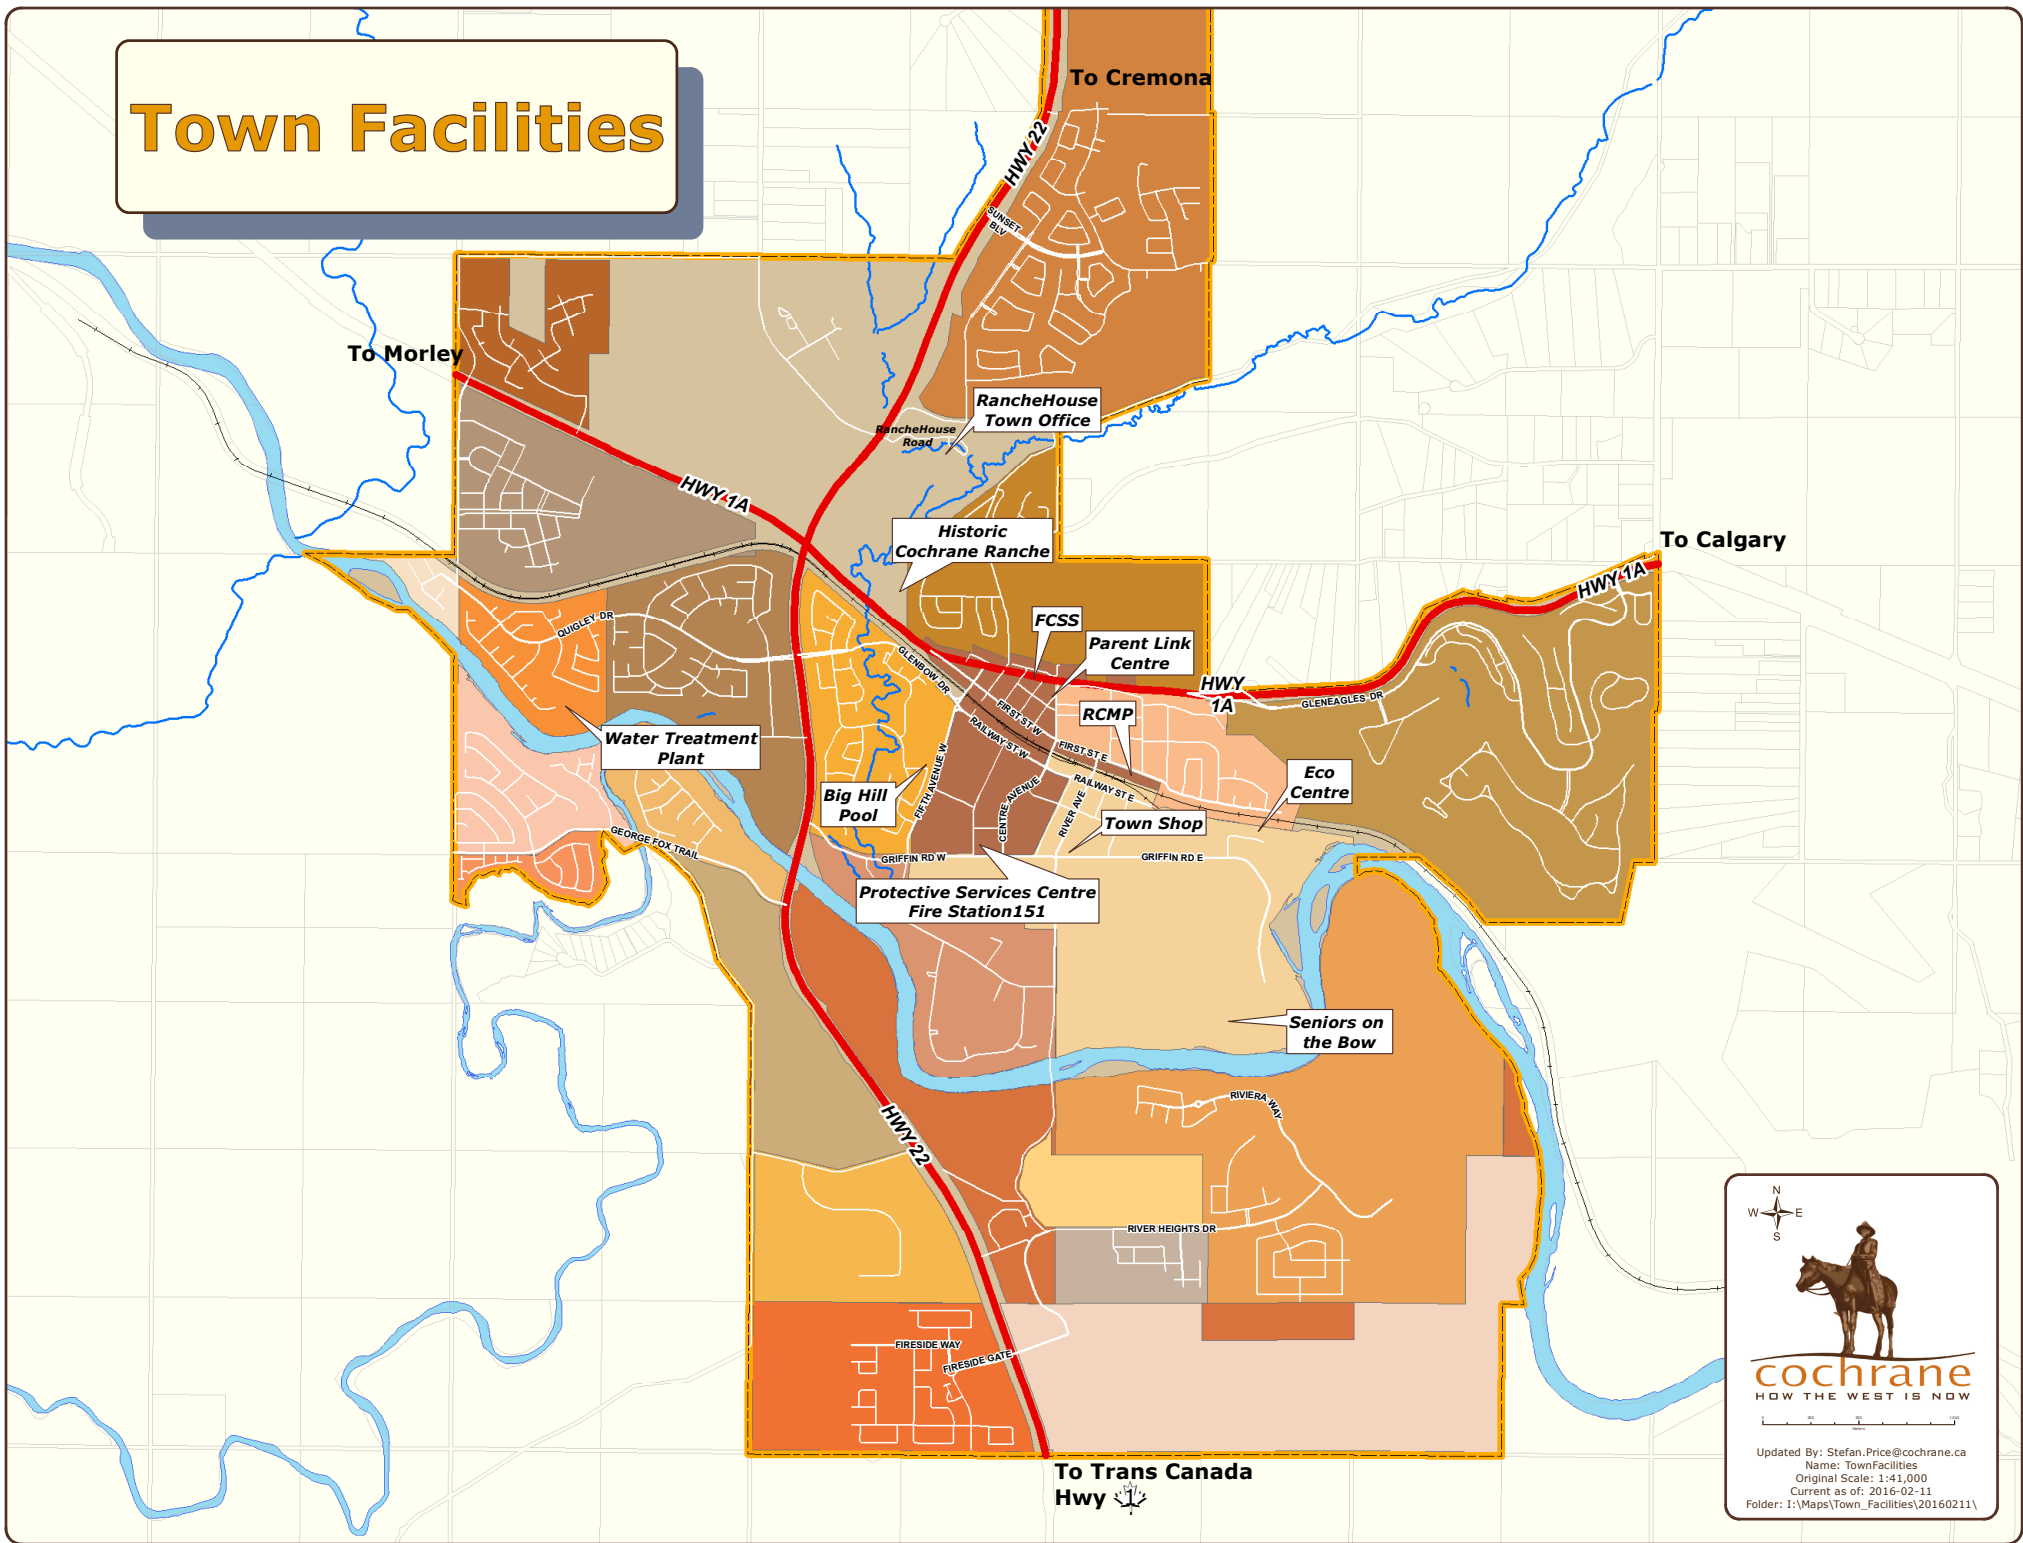

Town Facilities

cochrane
HOW THE WEST IS NOW

Updated By: Stefan.Price@cochrane.ca
Name: TownFacilities
Original Scale: 1:41,000
Current as of: 2016-02-11
Folder: I:\Maps\Town_Facilities\20160211\