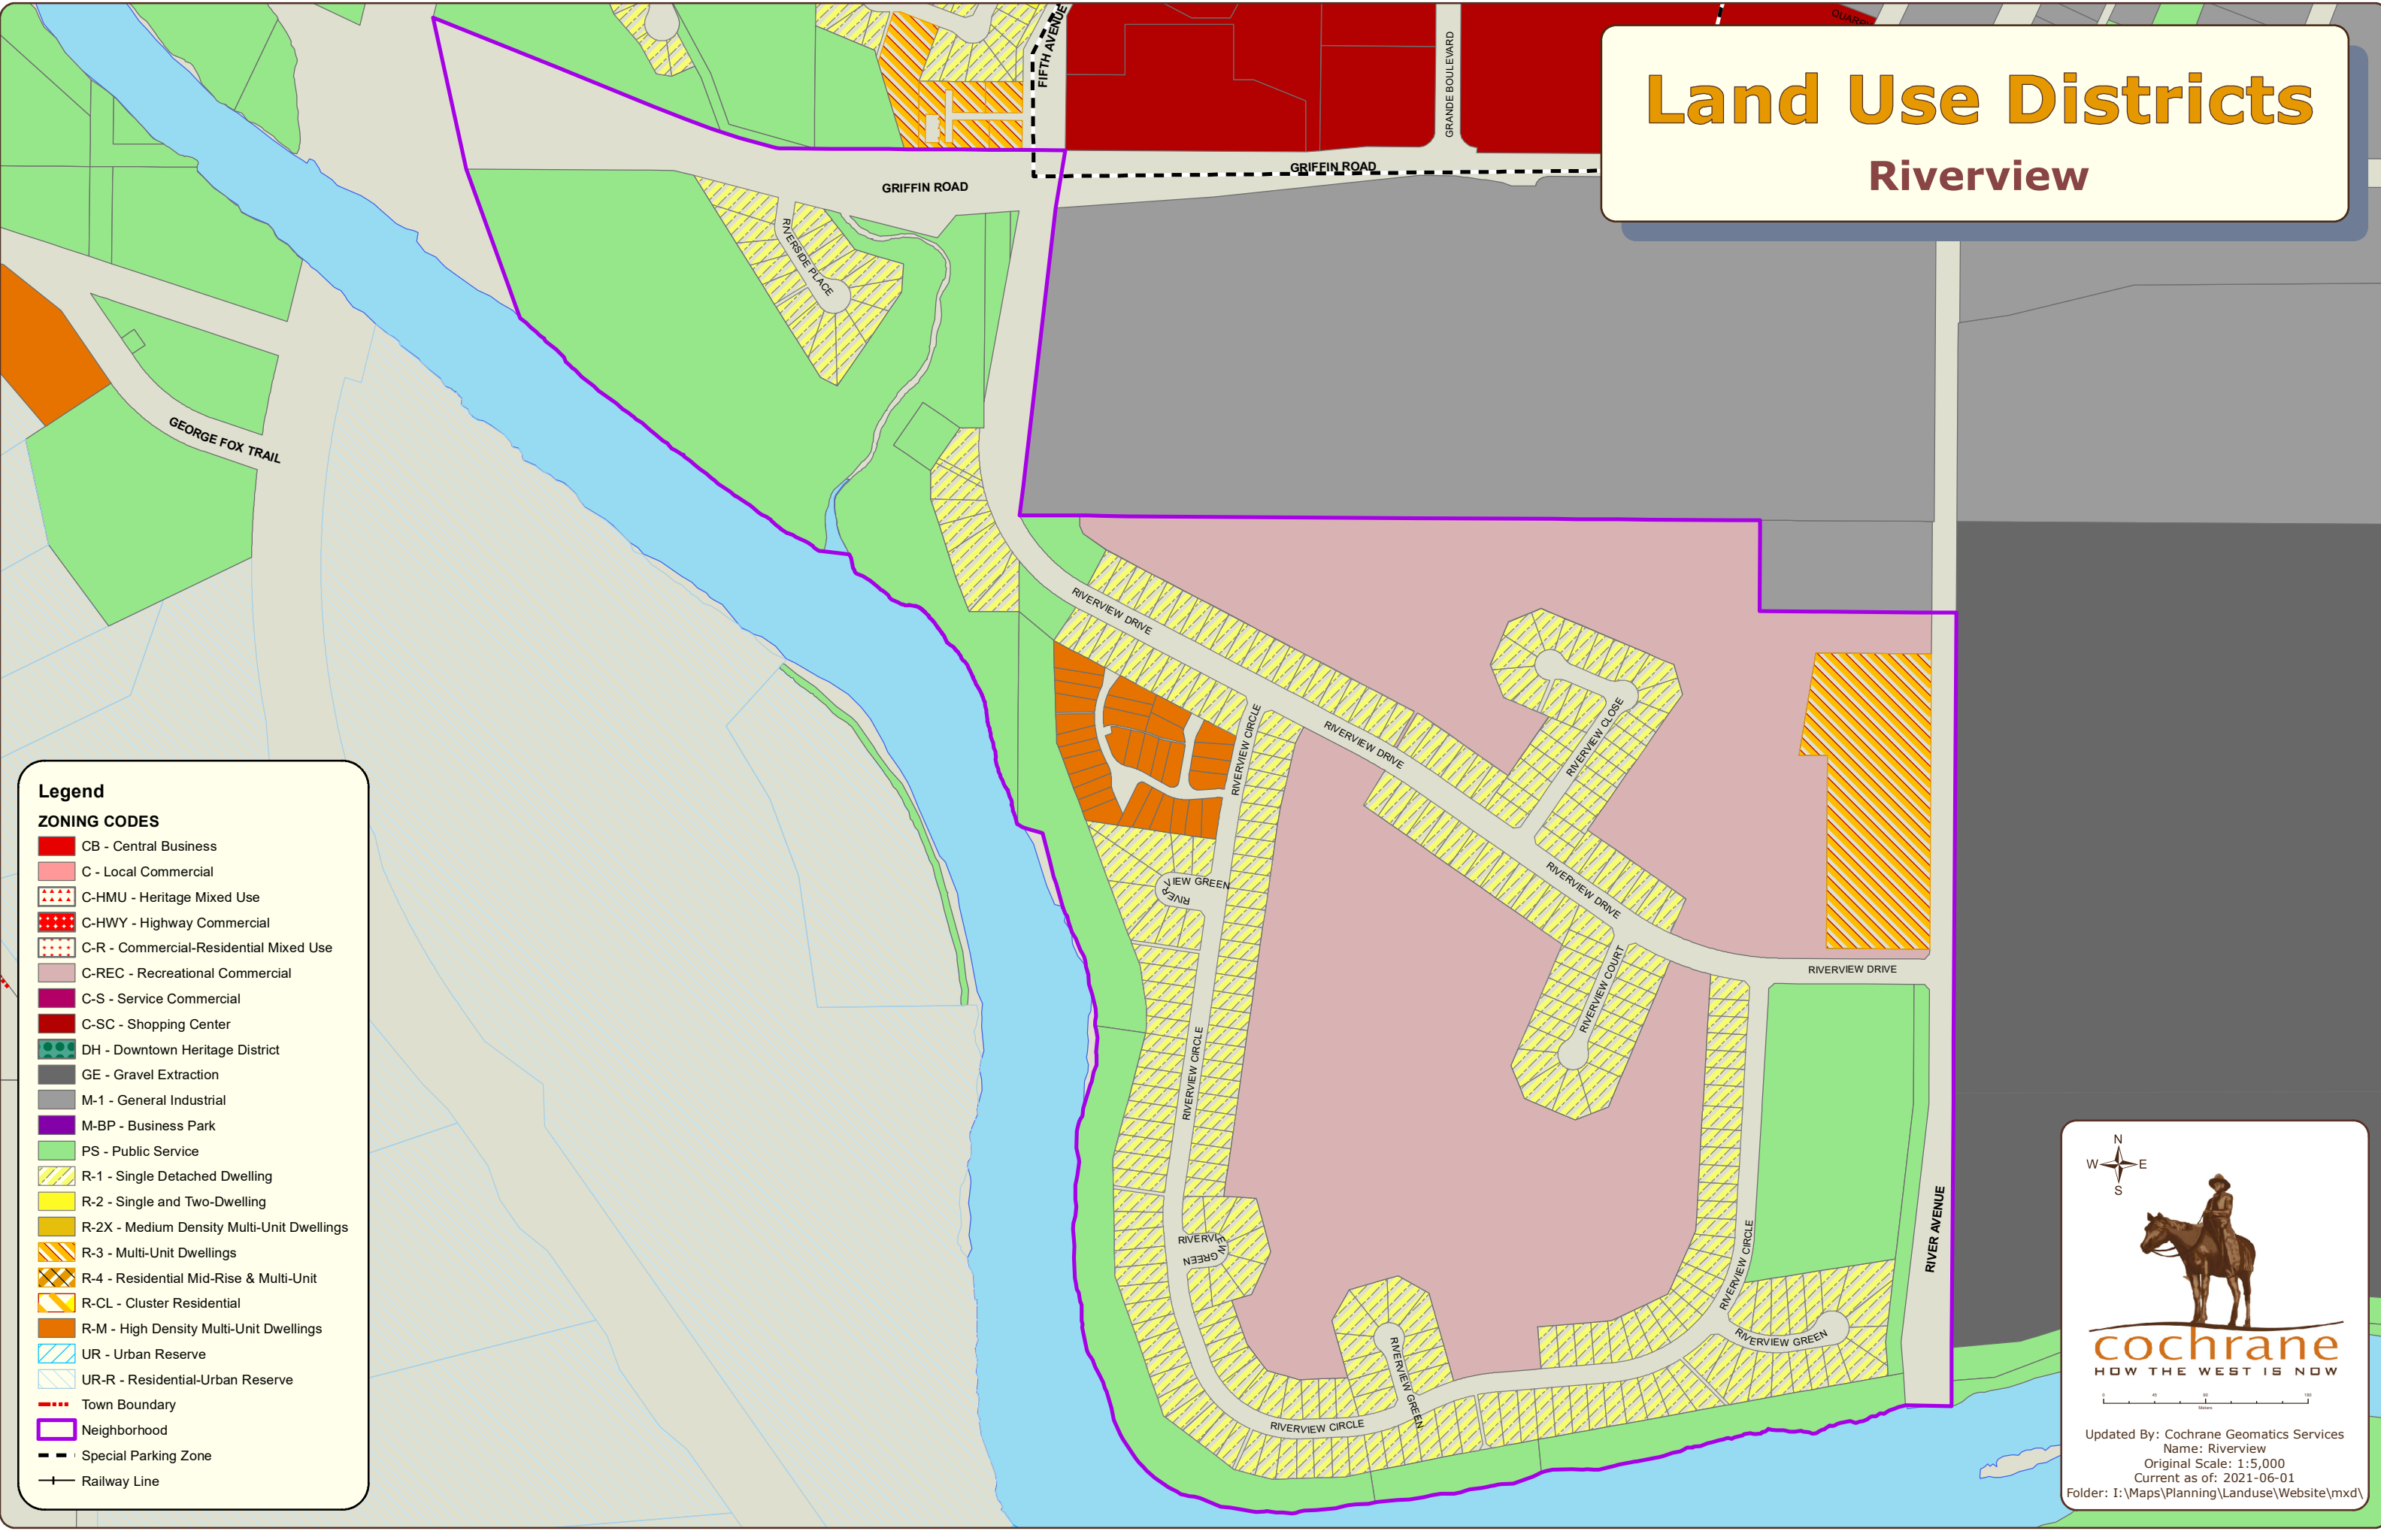

Land Use Districts

Riverview

cochrane
HOW THE WEST IS NOW

Updated By: Cochrane Geomatics Services
Name: Riverview
Original Scale: 1:5,000
Current as of: 2021-06-01
Folder: I:\Maps\Planning\Landuse\Website\mxd\