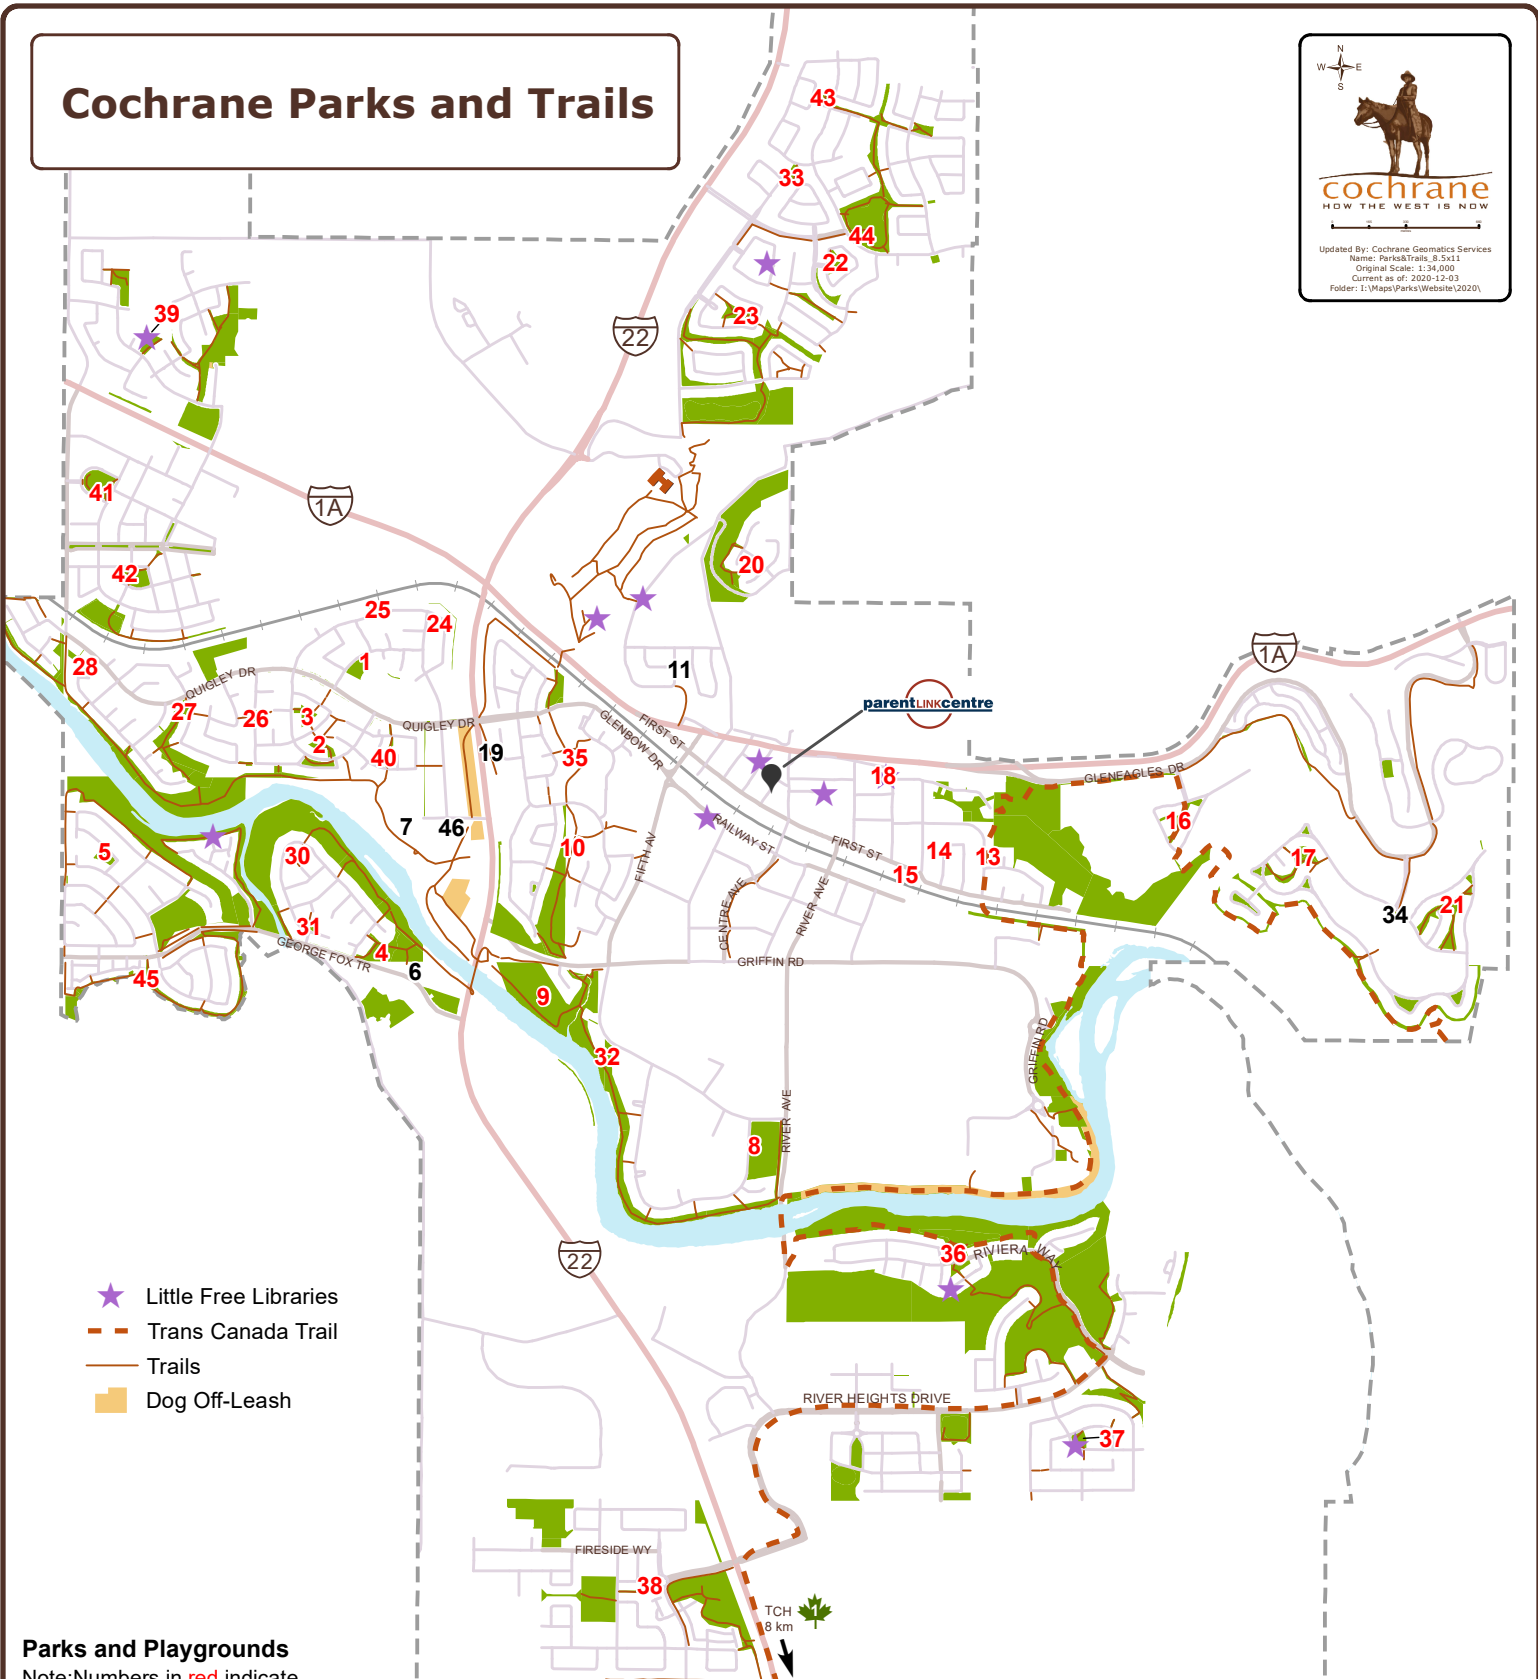

Cochrane Parks and Trails

- ★ Little Free Libraries
- - - Trans Canada Trail
- Trails
- Dog Off-Leash

Parks and Playgrounds
 Note: Numbers in red indicate a park with a playground

- | | | | | |
|-----------------------|----------------------|------------------------|------------------|----------------------------|
| 1 Samuel Spicer | 11 Kerfoot | 22 Sunset | 33 Sunset Common | 43 Sunrise Gate |
| 2 Henry Whitfield | 13 Dewey Blaine | 23 Sunset Circle | 34 View | 44 Sunset Pond |
| 3 Whittle | 14 Carolina Crescent | 24 East McDougal | 35 Glenwood | 45 Jumping Pound |
| 4 Crawford | 15 Quigely | 25 West McDougal | 36 Riviera | 46 Zero Gravity Skate Park |
| 5 Clarence Copithorne | 16 Wearmouth | 26 West Tower | 37 Riversong | |
| 6 Rotary | 17 Fenton | 27 West Terr. Crescent | 38 Fireside | |
| 7 Mitford | 18 Centennial | 28 West Terrace Rise | 39 Heritage | |
| 8 Matt Krol | 19 Terry Fox | 30 Meadow Place | 40 West MacKay | |
| 9 Riverfront | 20 C. W. Fisher | 31 Bow Meadow Court | 41 Horseshoe | |
| 10 William Camden | 21 Murphy Brothers | 32 Riverview | 42 Appaloosa | |