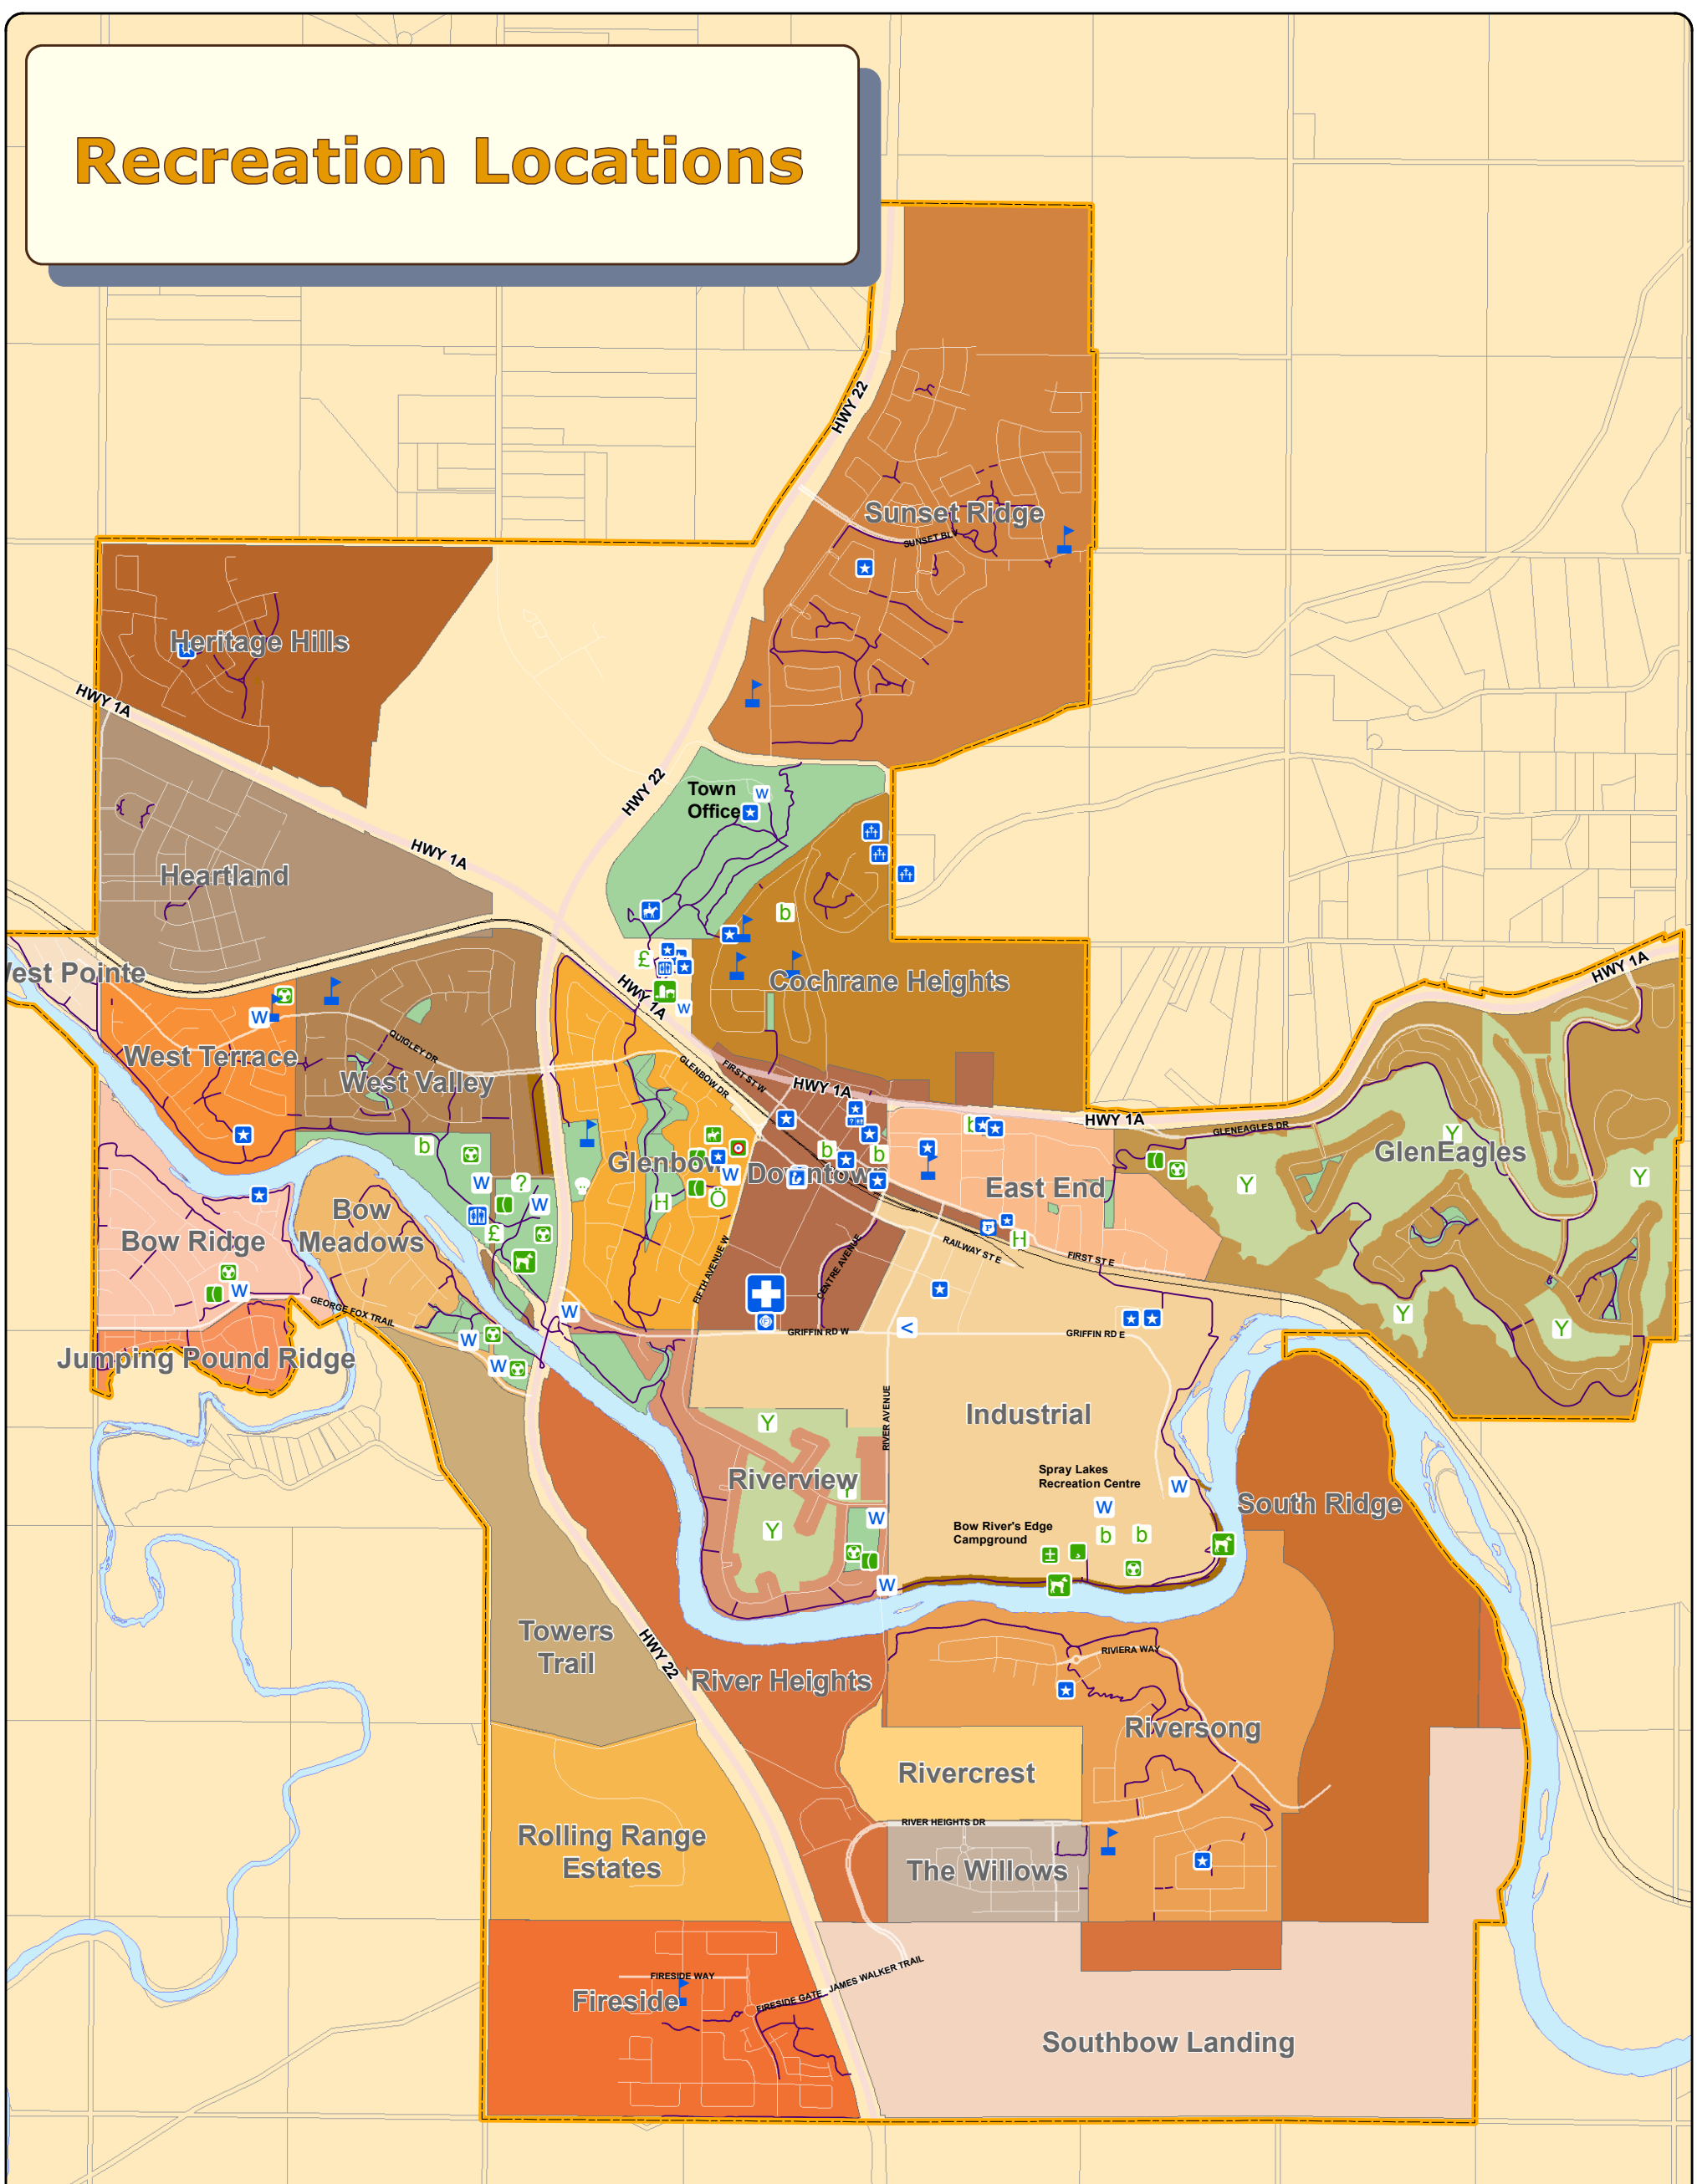

Recreation Locations

- | | | | | | | | |
|--|------------------|--|------------------|--|--------------------|--|------------------|
| | School | | Information | | RV Campground | | Skateboard Park |
| | Community Health | | Town Shop | | Golf Course | | Baseball Diamond |
| | Cultural | | Washroom | | Off Leash Dog Park | | Rodeo Grounds |
| | Library | | RCMP | | Fitness Centre | | Picnic Area |
| | Fire | | Town | | Soccer Field | | Farmers Market |
| | Statue | | Community Garden | | Swimming Pool | | Trail |
| | Cemetery | | Curling | | Tennis Court | | |
| | Parking | | Sanidump | | Arena | | |

The Town of Cochrane provides this information in good faith but it provides no warranty, nor accepts any liability arising from any incorrect, incomplete or misleading information or its improper use. This information may be updated on a daily basis as changes occur. Current as of 2018-10-25.

Updated By: stefan.pric@cochrane.ca
 Name: Recreation_Locations11x17
 Original Scale: 1:25,000
 Current as of: 2018-10-25
 Folder: I:\Maps\Program_Facilities\Recreation\Locations\YKXD\