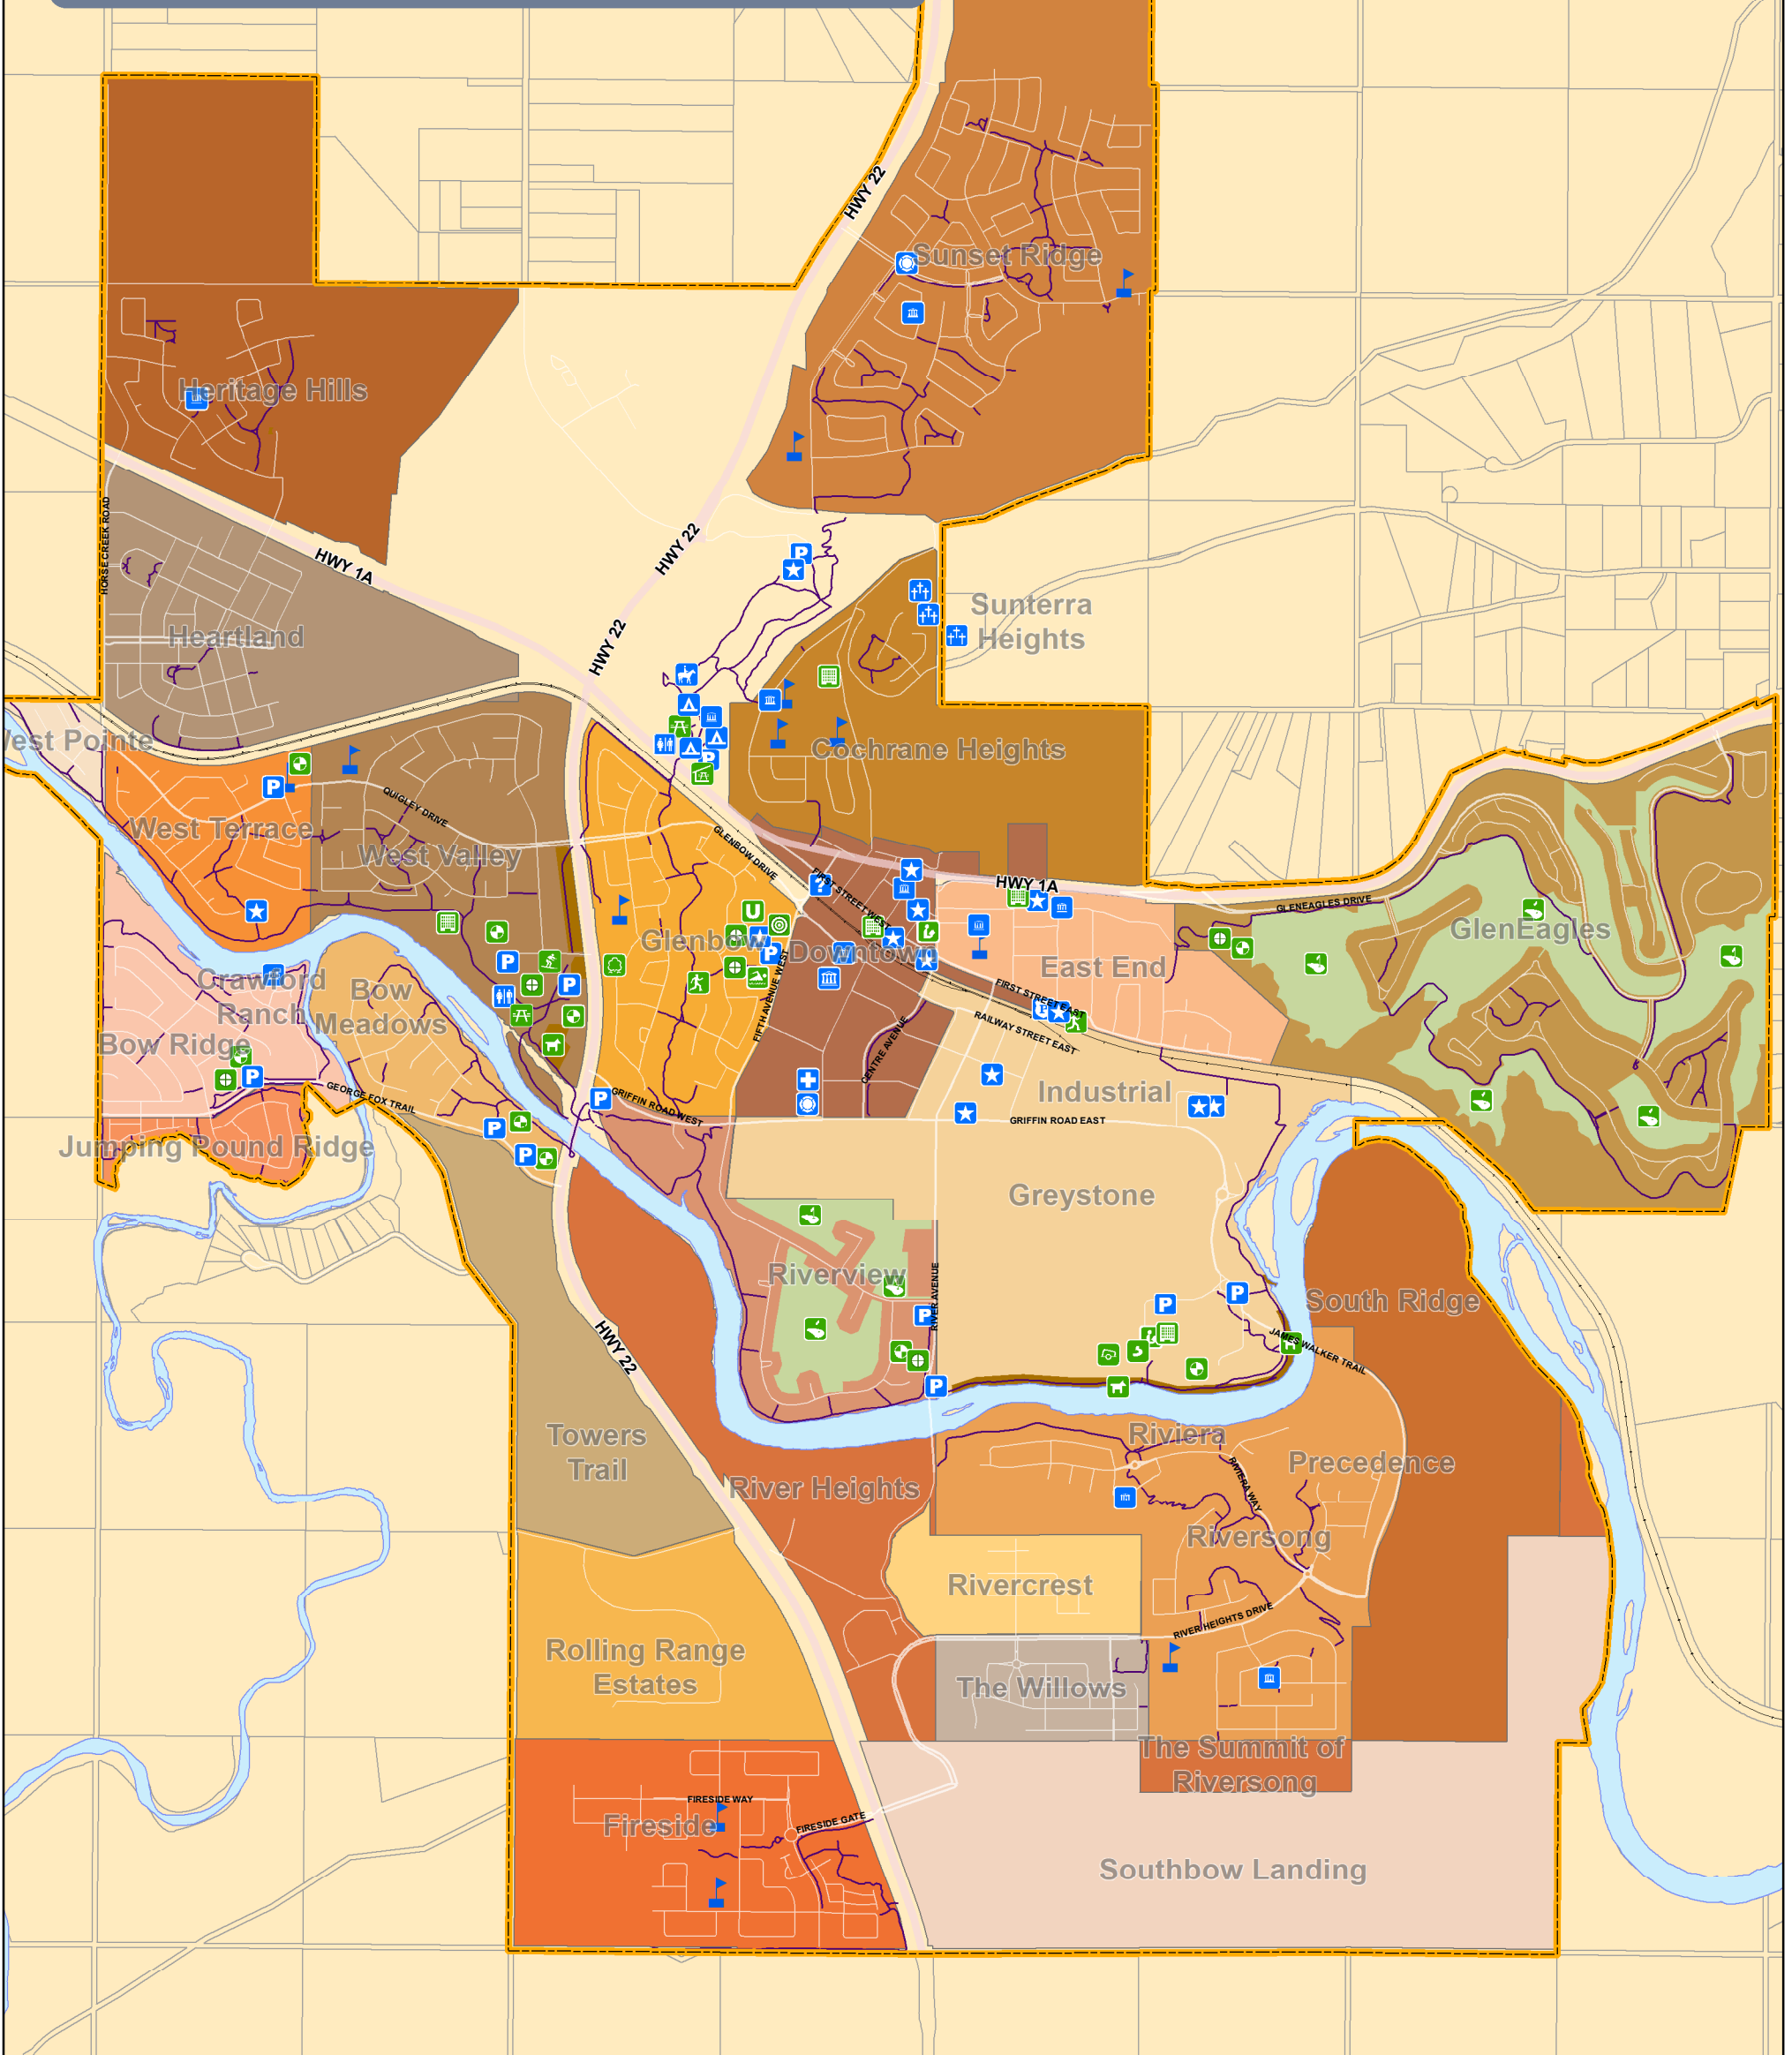

Recreation Locations

- | | | | | | | | |
|--|--------------------|--|----------------------|--|----------------------|--|----------|
| | Arena | | Picnic | | Fire Station | | Washroom |
| | Baseball Diamond | | Rodeo Grounds | | Library | | School |
| | Campground | | Sanidump | | Little Library | | Trail |
| | Community Garden | | Skateboard Park | | Men of Vision Statue | | |
| | Curling | | Soccer Field | | Parking | | |
| | Farmers Market | | Swimming Pool | | RCMP | | |
| | Fitness Centre | | Tennis Court | | Town Information | | |
| | Golf Course | | Cemetery | | Urgent Care | | |
| | Off Leash Dog Park | | Cultural Information | | Visitor Information | | |

The Town of Cochrane provides this information in good faith but it provides no warranty, nor accepts any liability arising from any incorrect, incomplete or misleading information or its improper use. This information may be updated on a daily basis as changes occur. Current as of 2020-12-18.