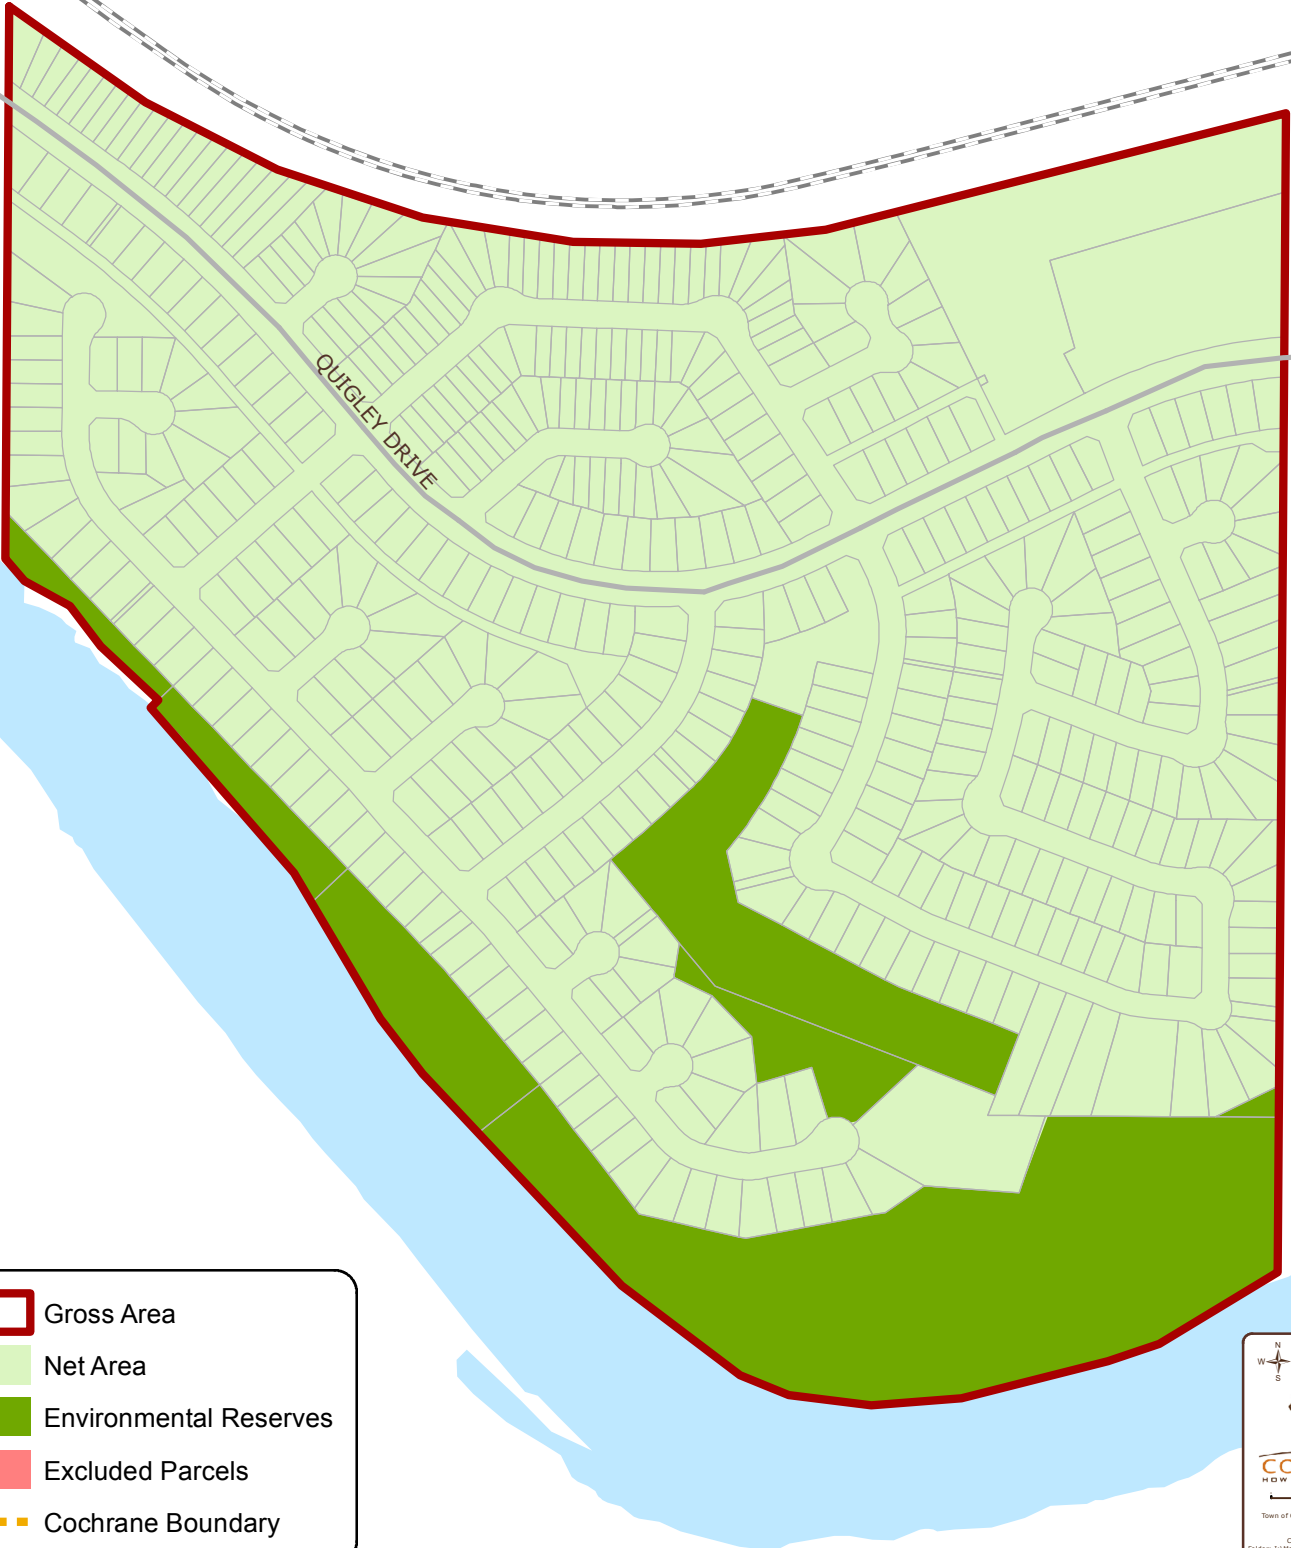

West Terrace Unit Density

Community	Density Units/Acre	Density Units/Hectar	Policy Target Units/Acre
West Terrace (2016)	5.01	12.38	6

- Gross Area
- Net Area
- Environmental Reserves
- Excluded Parcels
- Cochrane Boundary