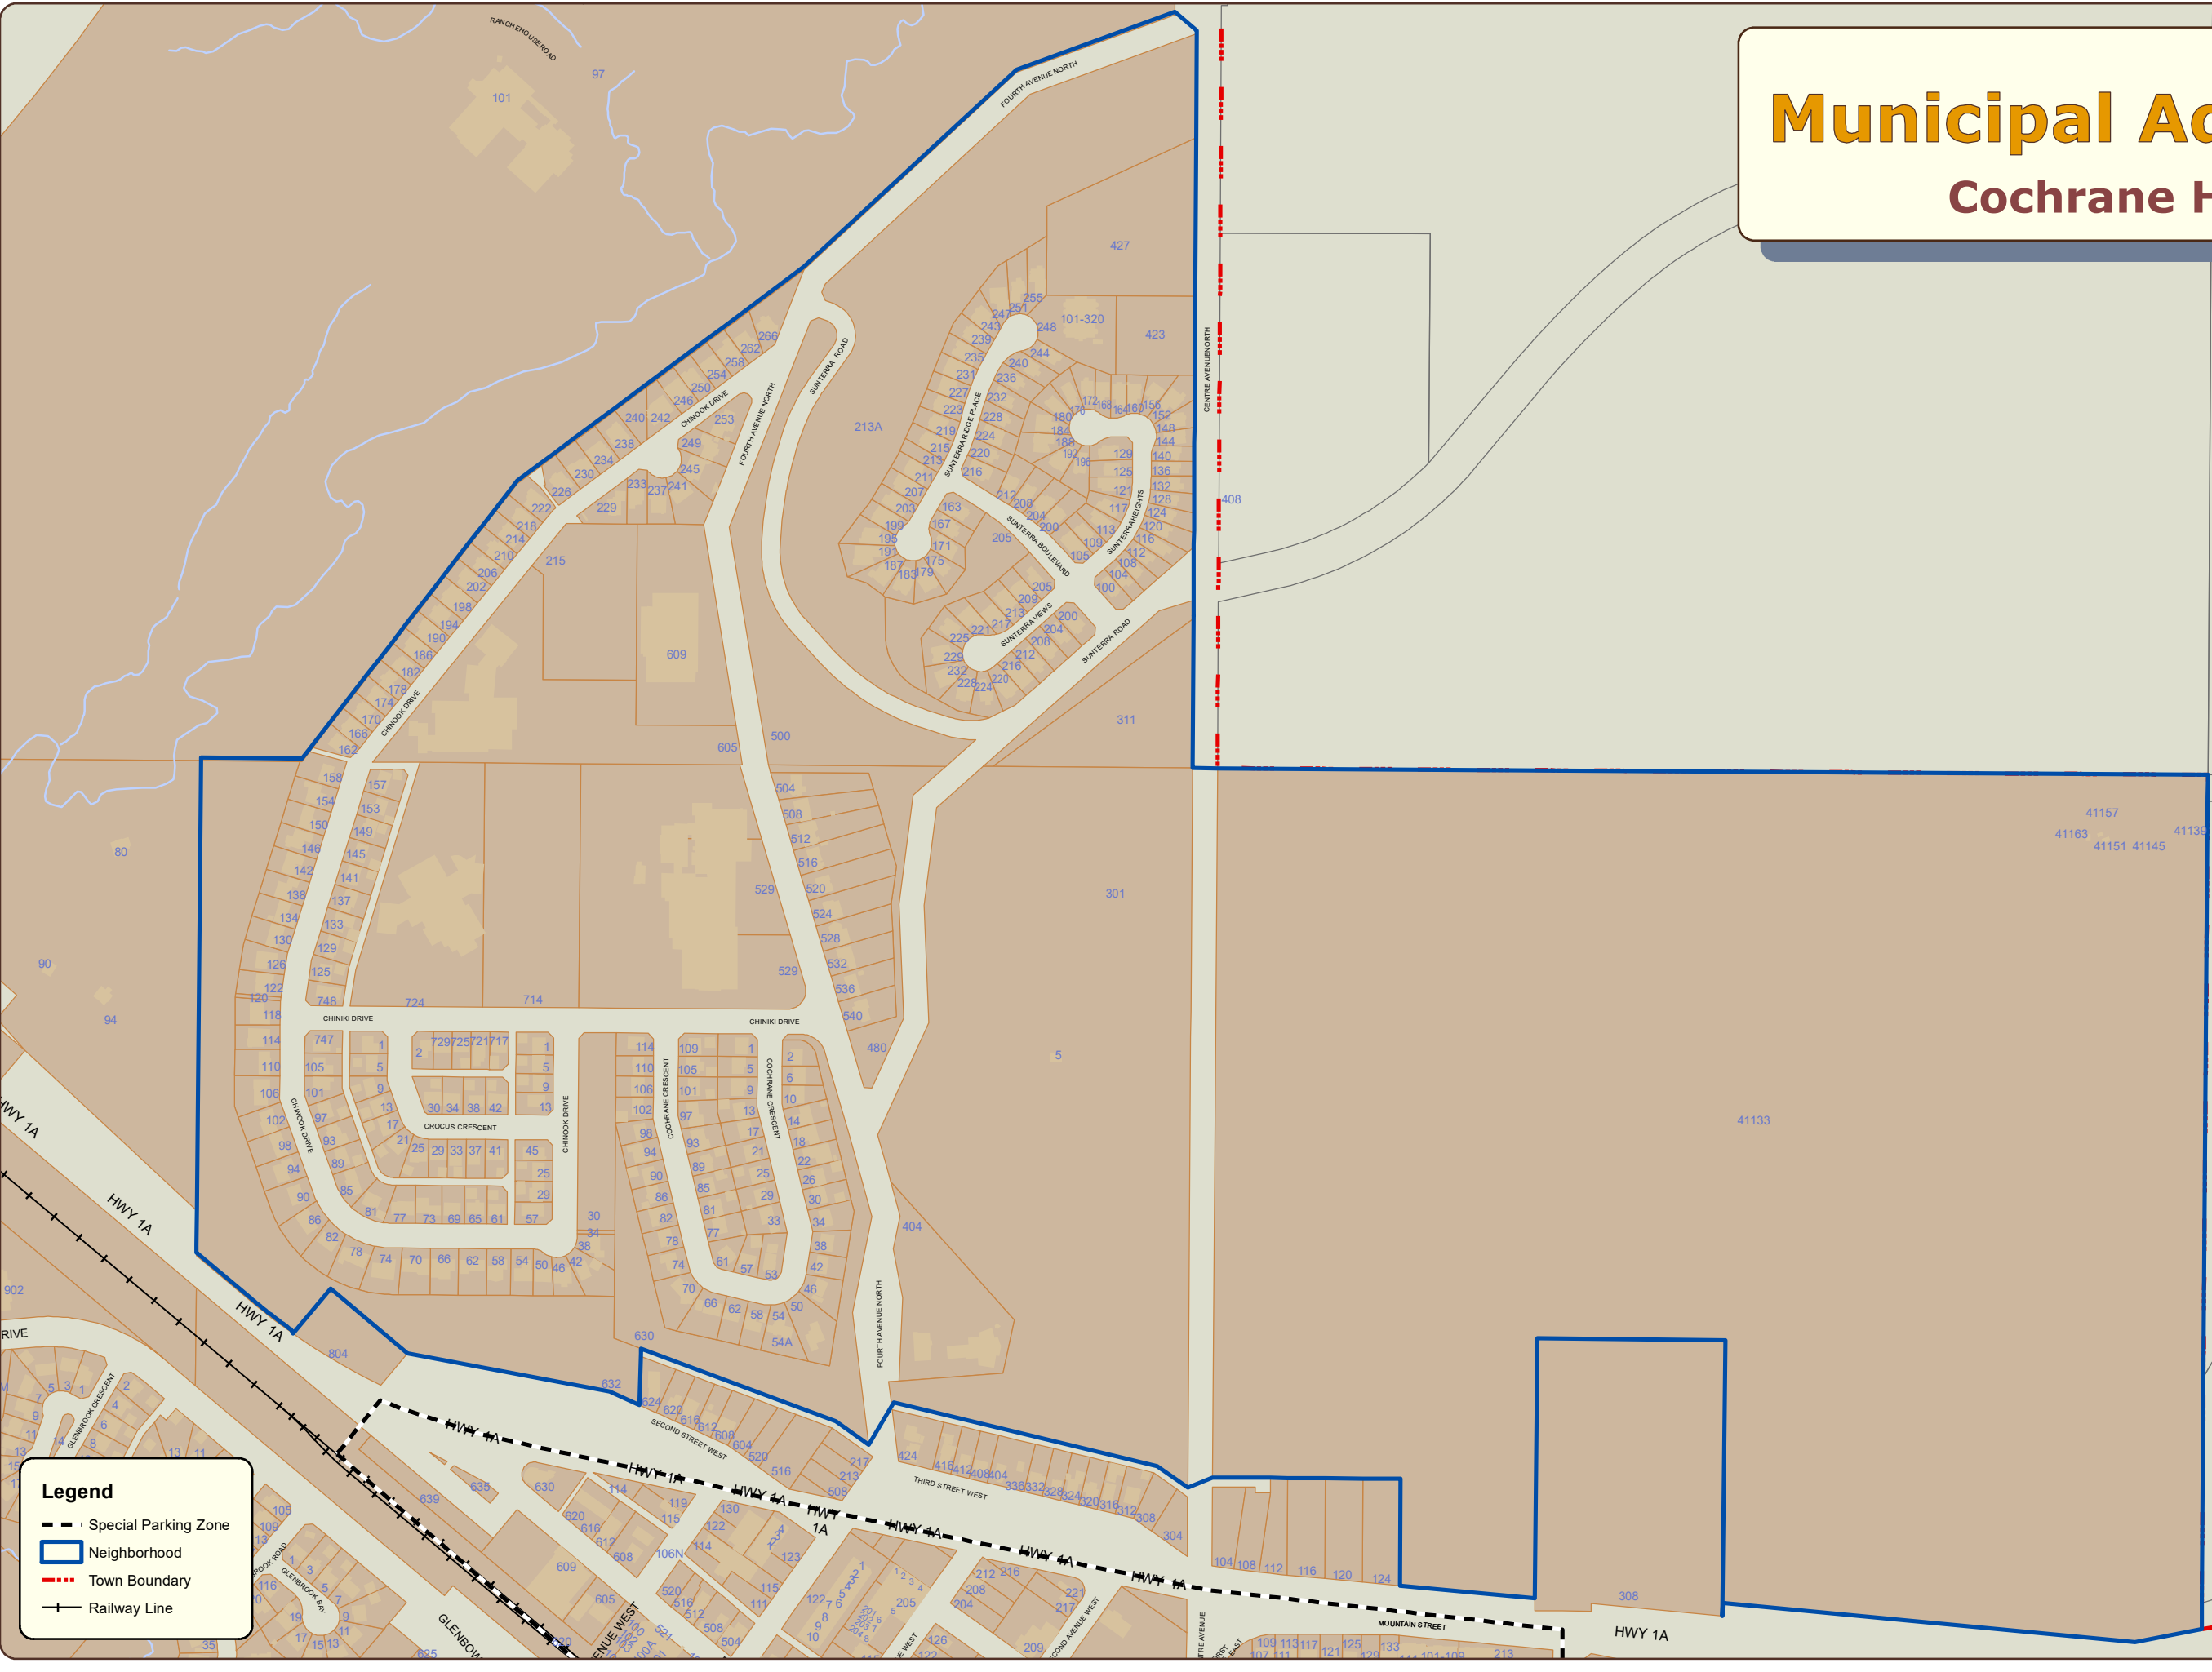

# Municipal Addresses

## Cochrane Heights

cochrane  
HOW THE WEST IS NOW

Updated By: Cochrane Geomatics Services  
Name: Cochrane\_Heights  
Original Scale: 1:5,000  
Current as of: 2020-12-01  
Folder: I:\Maps\Address\_Map\Municipal\_website\mxd\