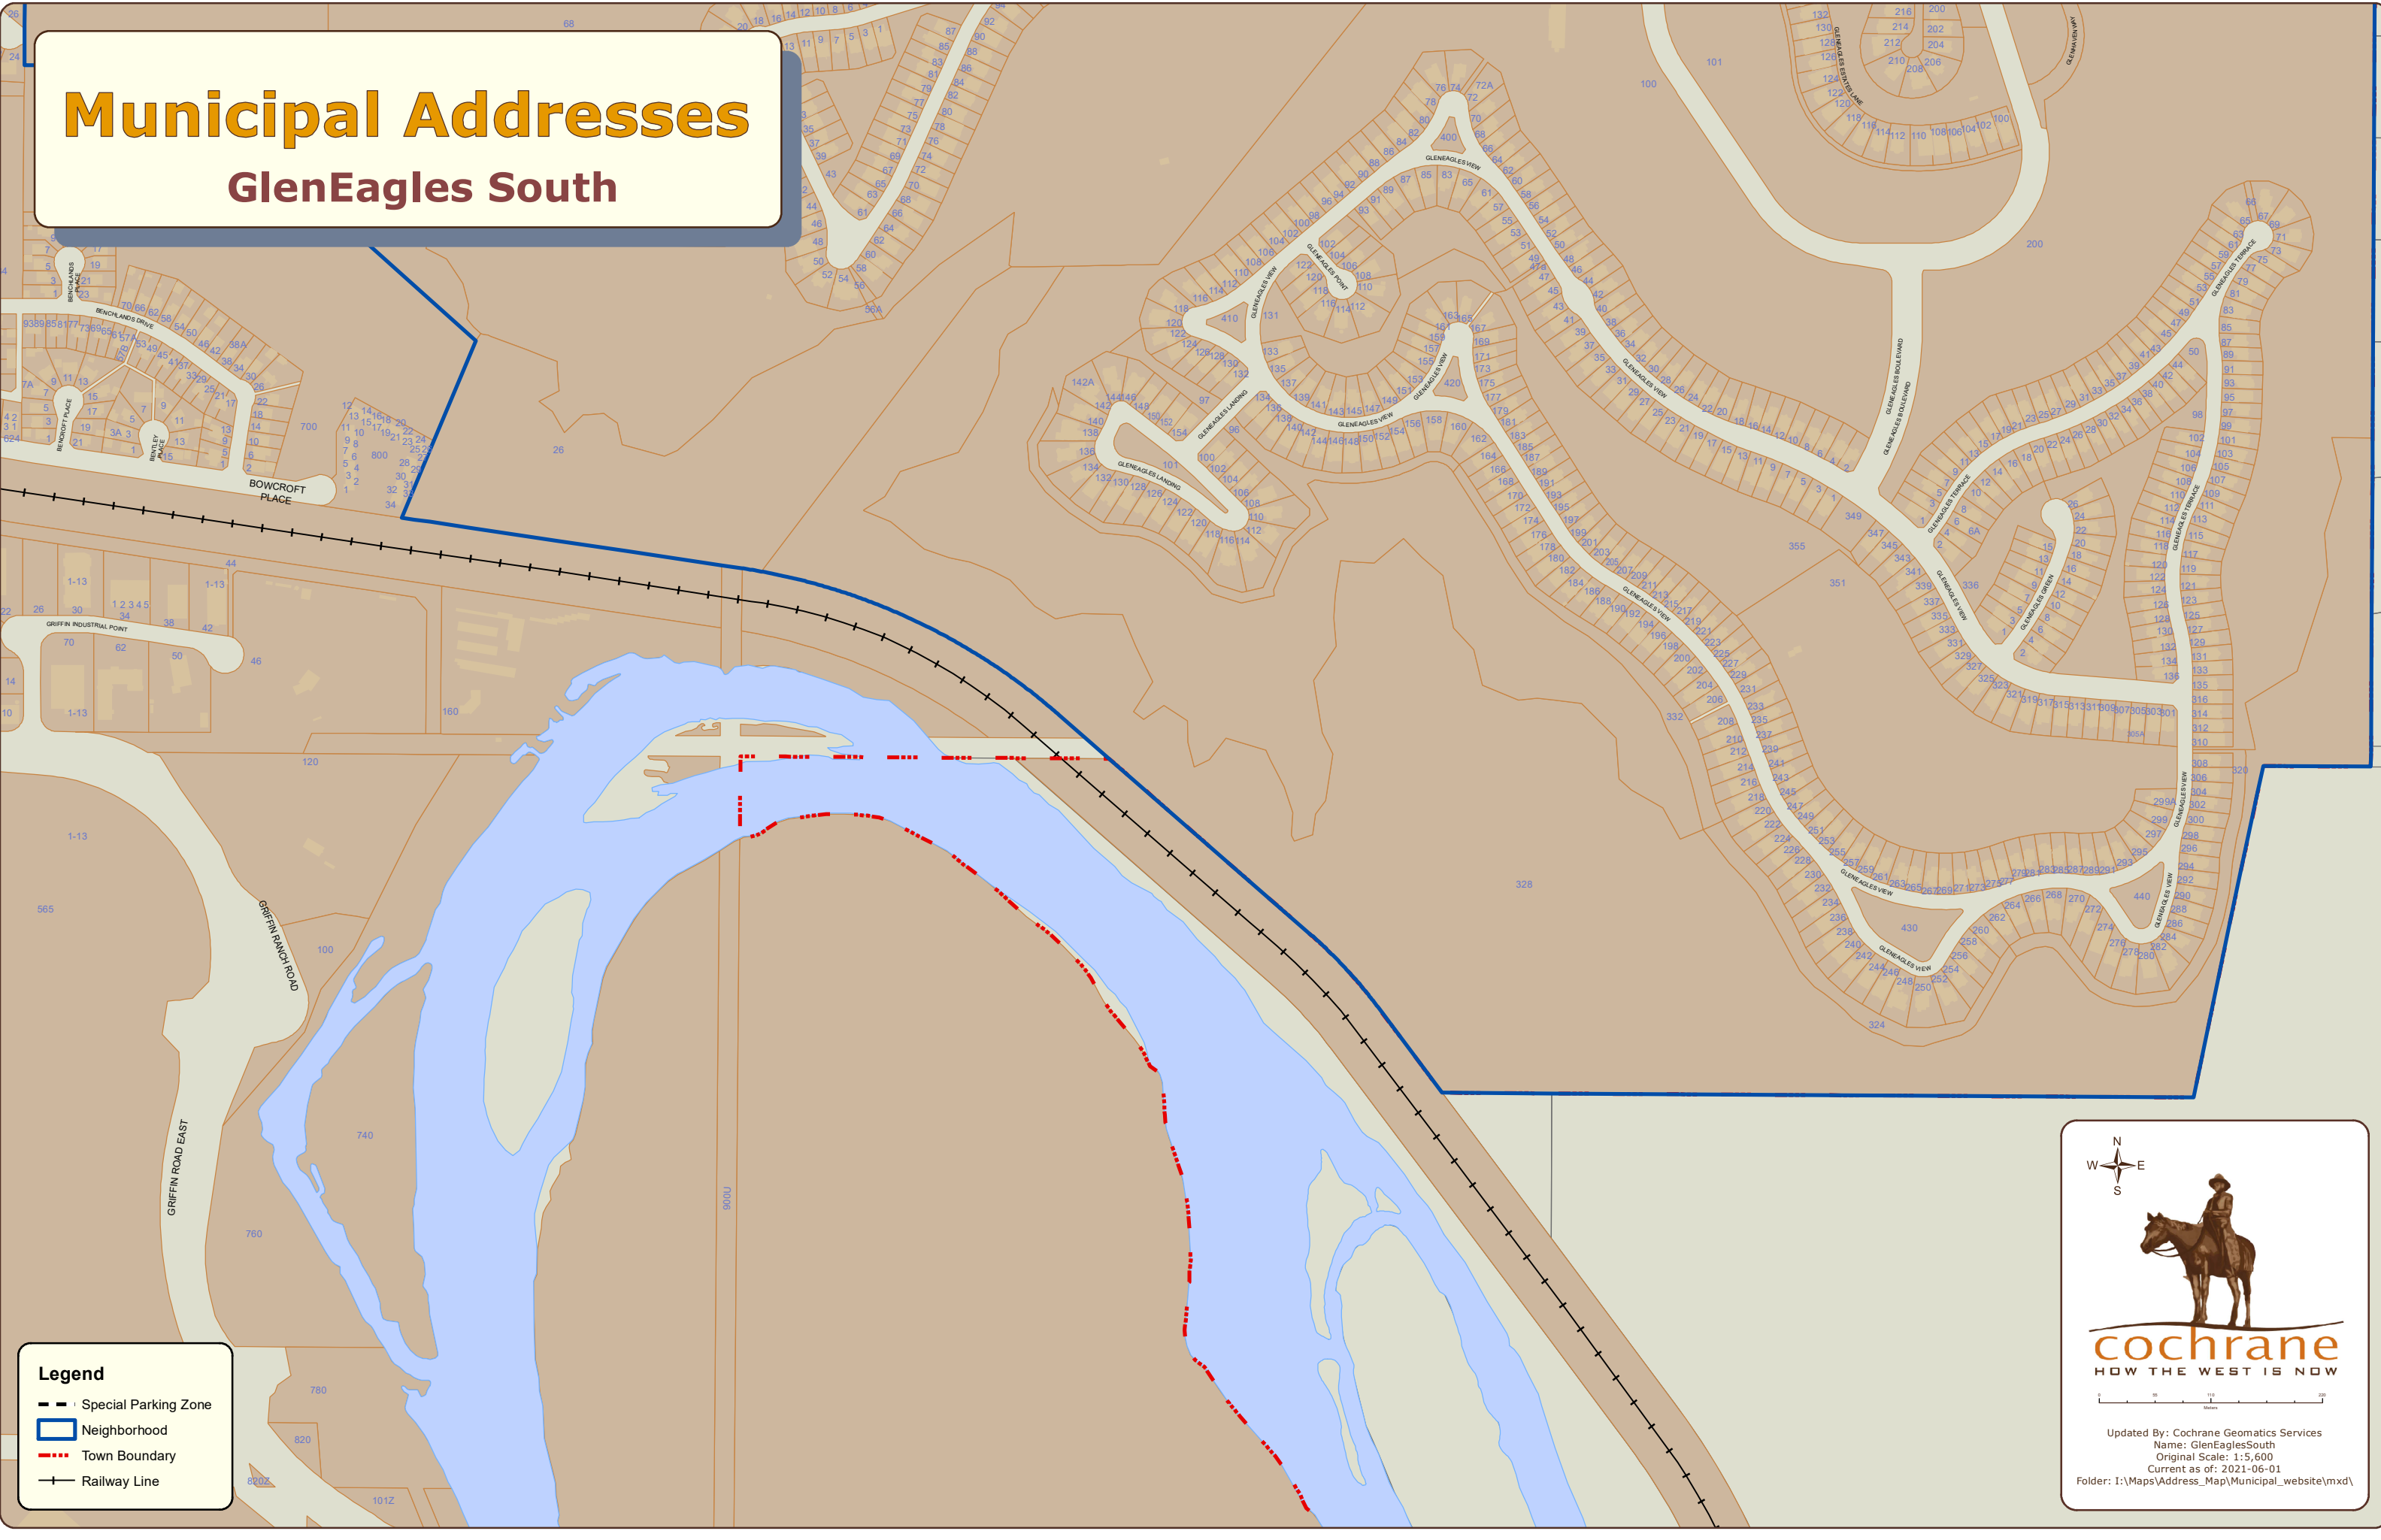

Municipal Addresses

GlenEagles South

Legend

- Special Parking Zone
- Neighborhood
- Town Boundary
- Railway Line

cochrane

 HOW THE WEST IS NOW

Updated By: Cochrane Geomatics Services
 Name: GlenEaglesSouth
 Original Scale: 1:5,600
 Current as of: 2021-06-01
 Folder: I:\Maps\Address_Map\Municipal_website\mxd\