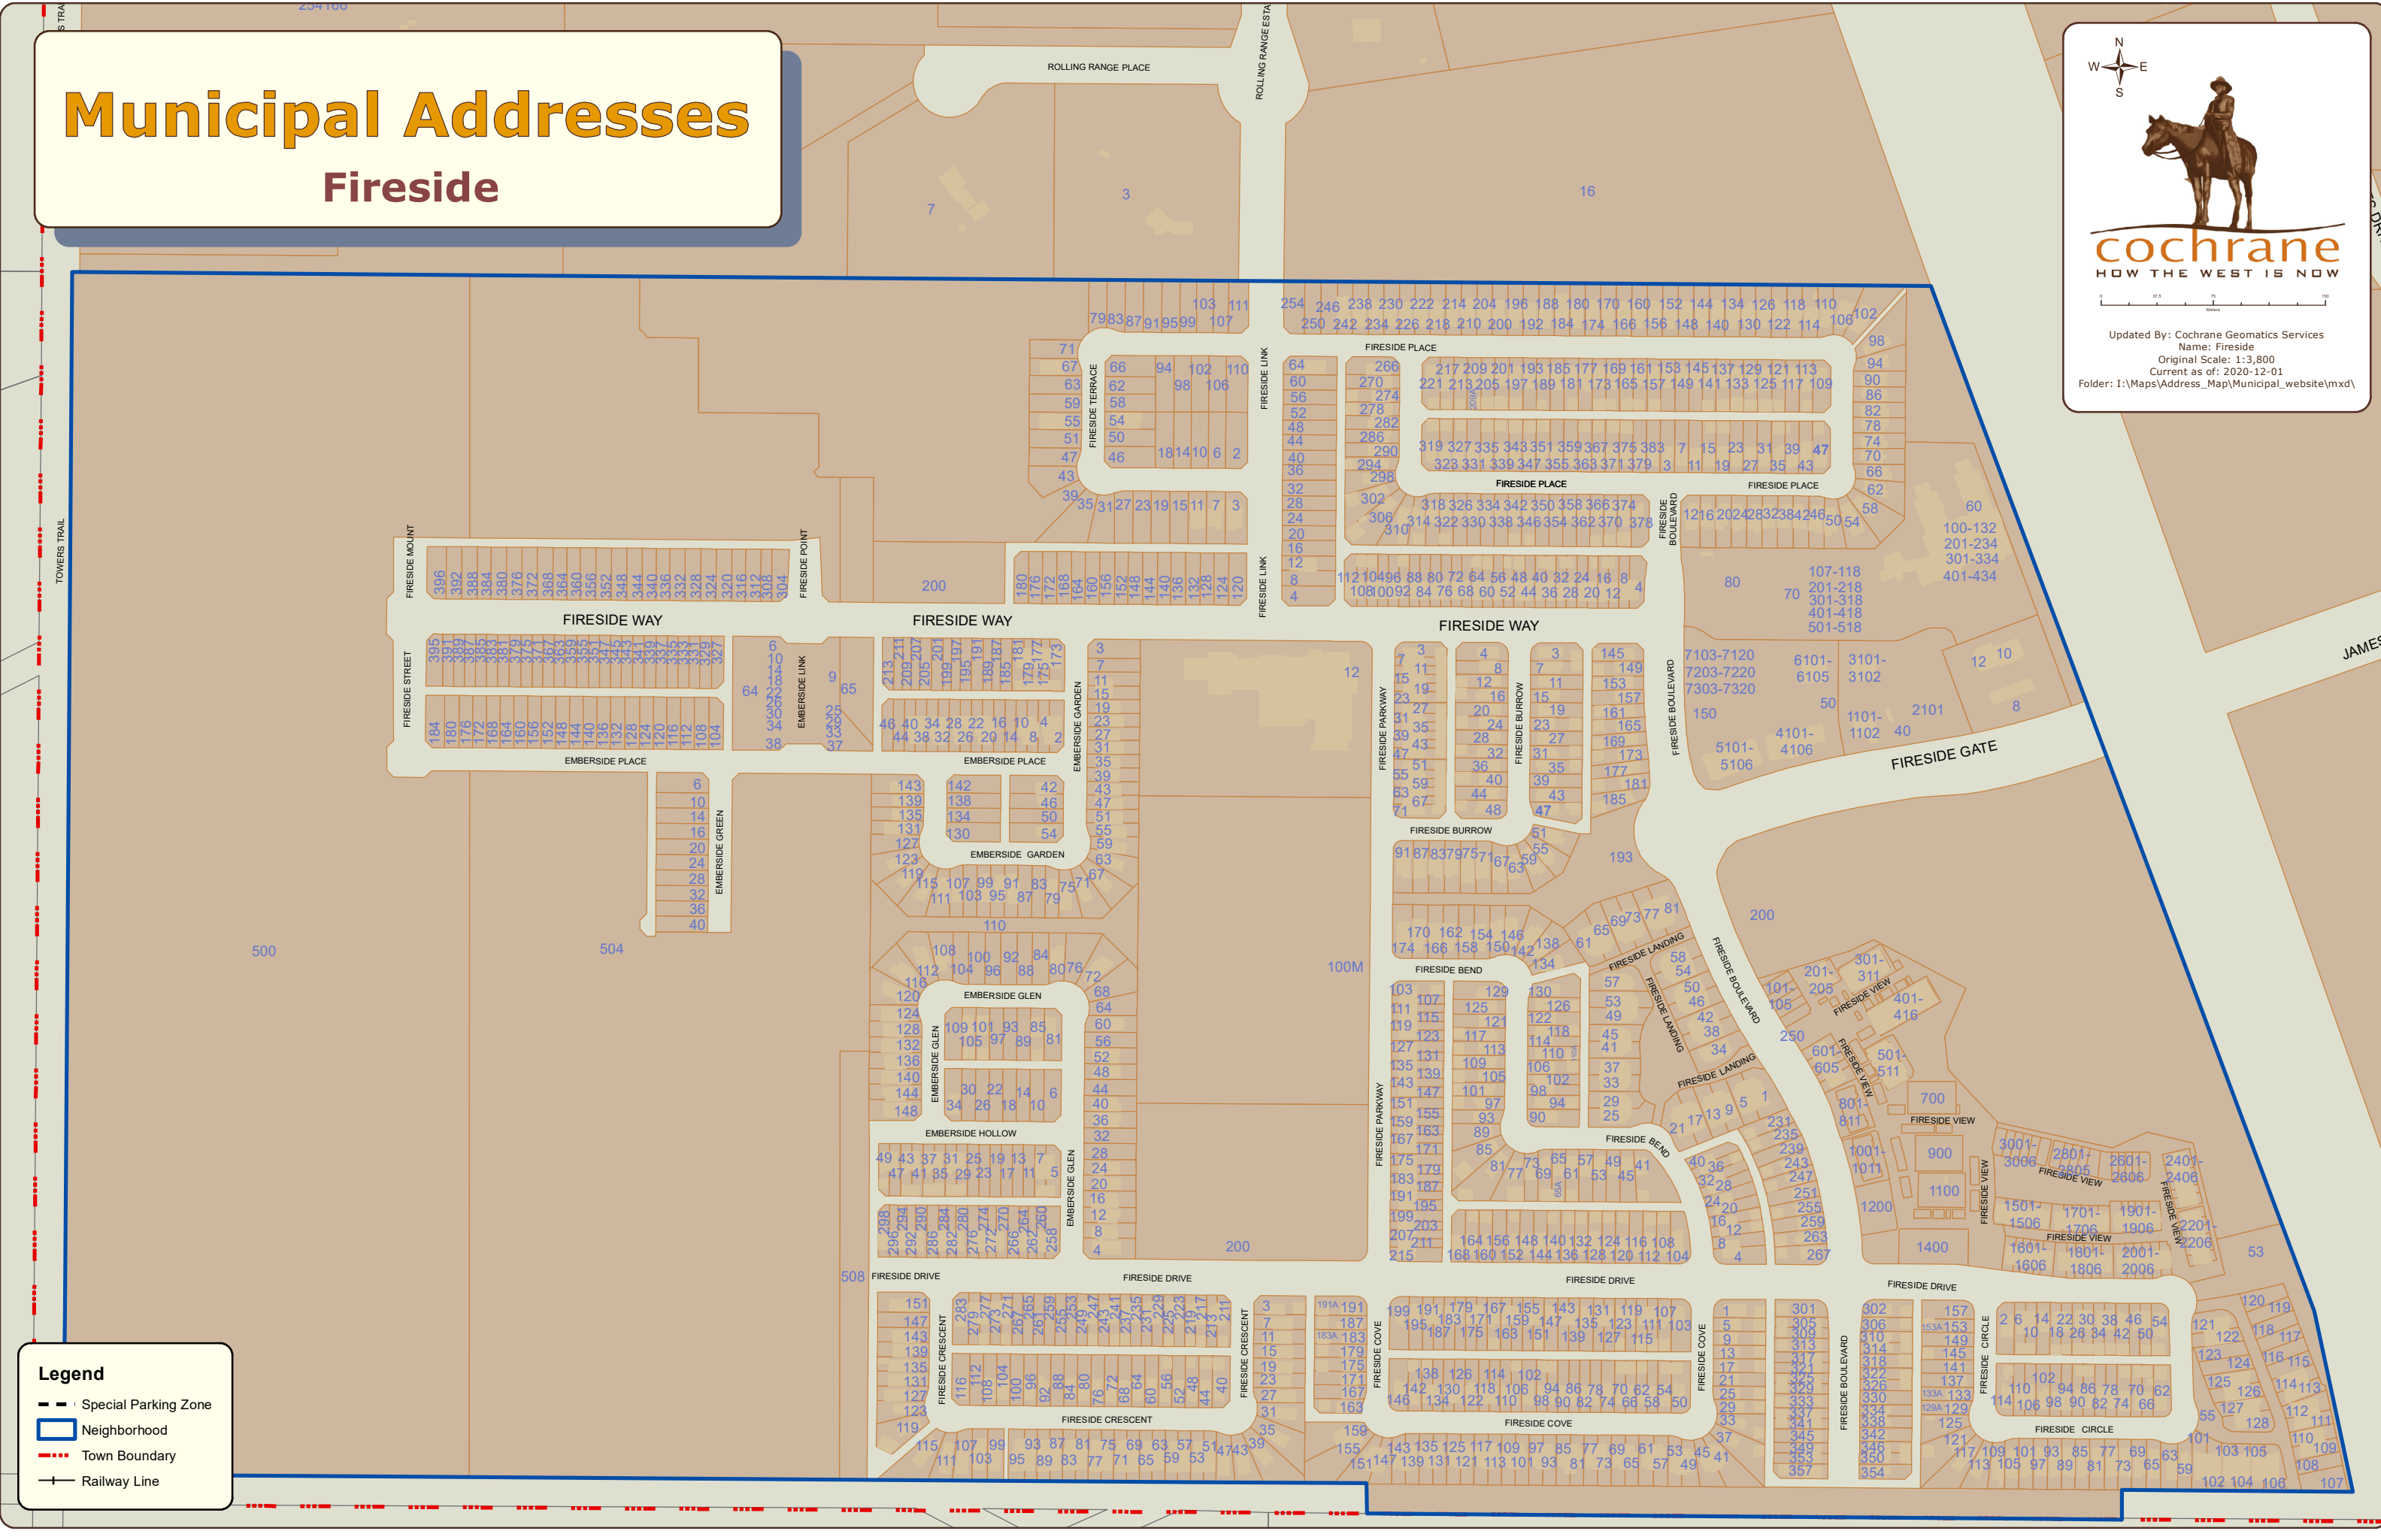

Municipal Addresses

Fireside

cochrane
HOW THE WEST IS NOW

Updated By: Cochrane Geomatics Services
Name: Fireside
Original Scale: 1:3,800
Current as of: 2020-12-01
Folder: I:\Maps\Address_Map\Municipal_website\mxd\

Legend

-  Special Parking Zone
-  Neighborhood
-  Town Boundary
-  Railway Line