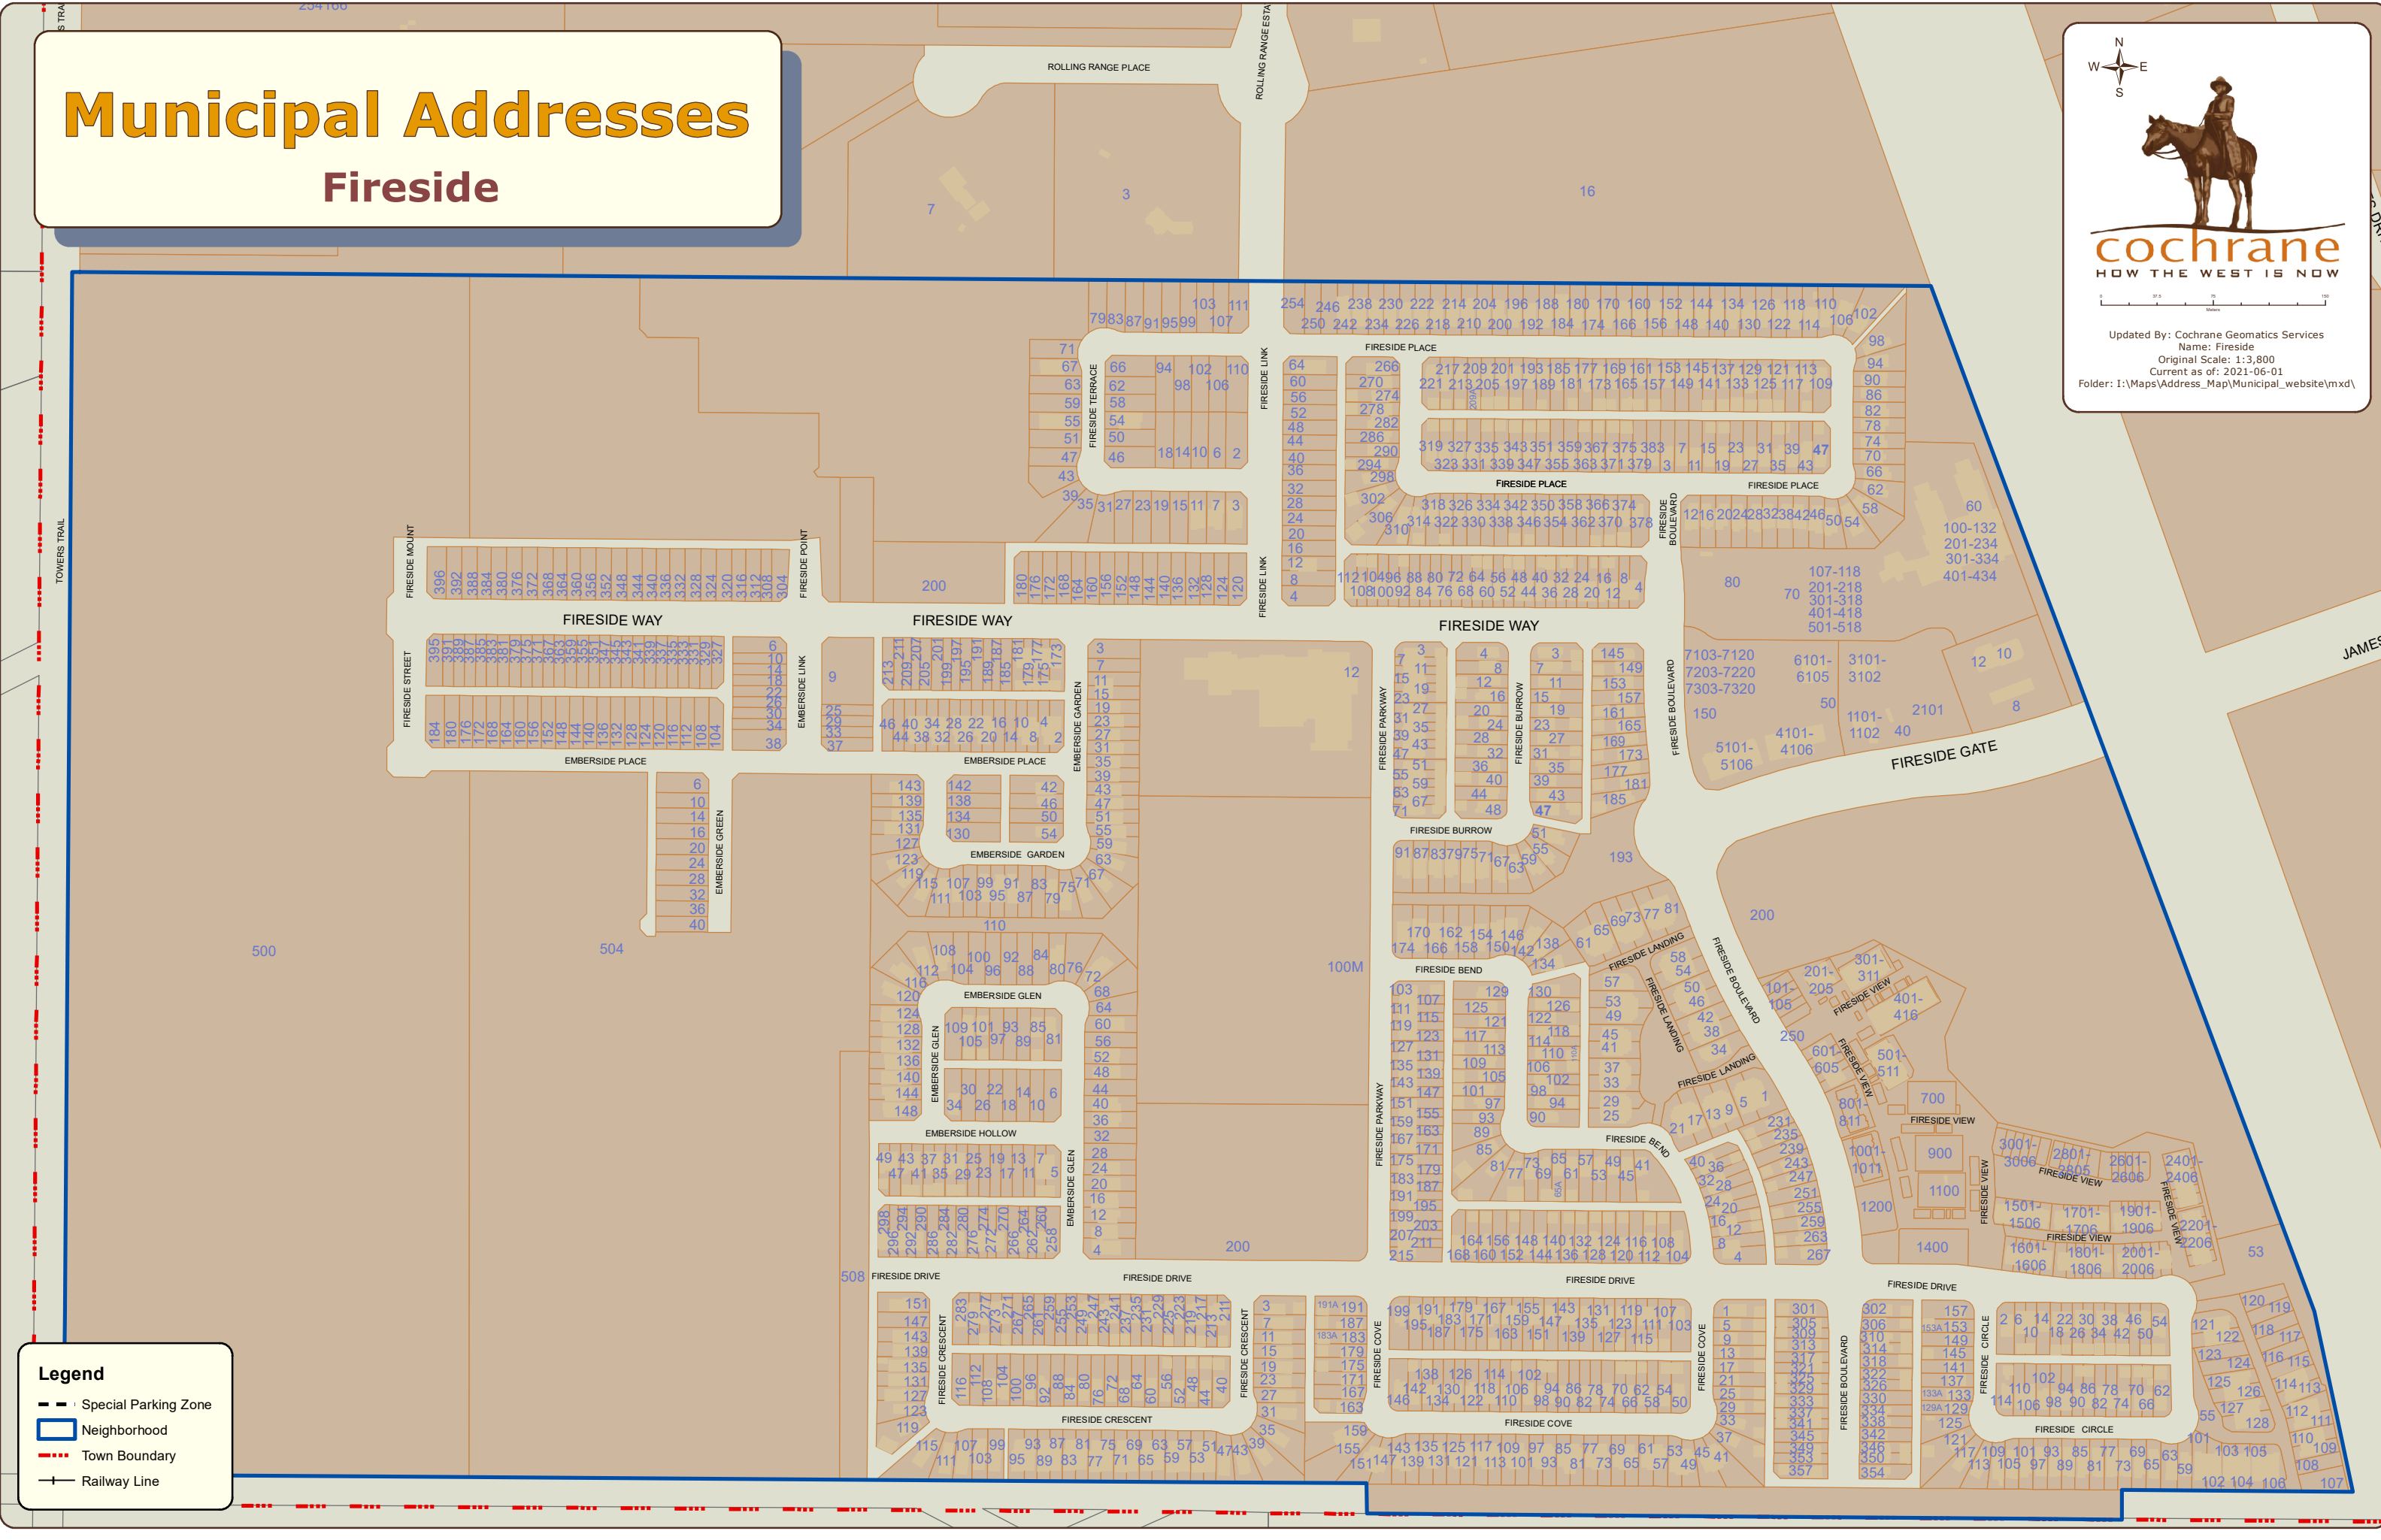

Municipal Addresses

Fireside

cochrane
HOW THE WEST IS NOW

Updated By: Cochrane Geomatics Services
Name: Fireside
Original Scale: 1:3,800
Current as of: 2021-06-01
Folder: I:\Maps\Address_Map\Municipal_website\mxd\

Legend

-  Special Parking Zone
-  Neighborhood
-  Town Boundary
-  Railway Line