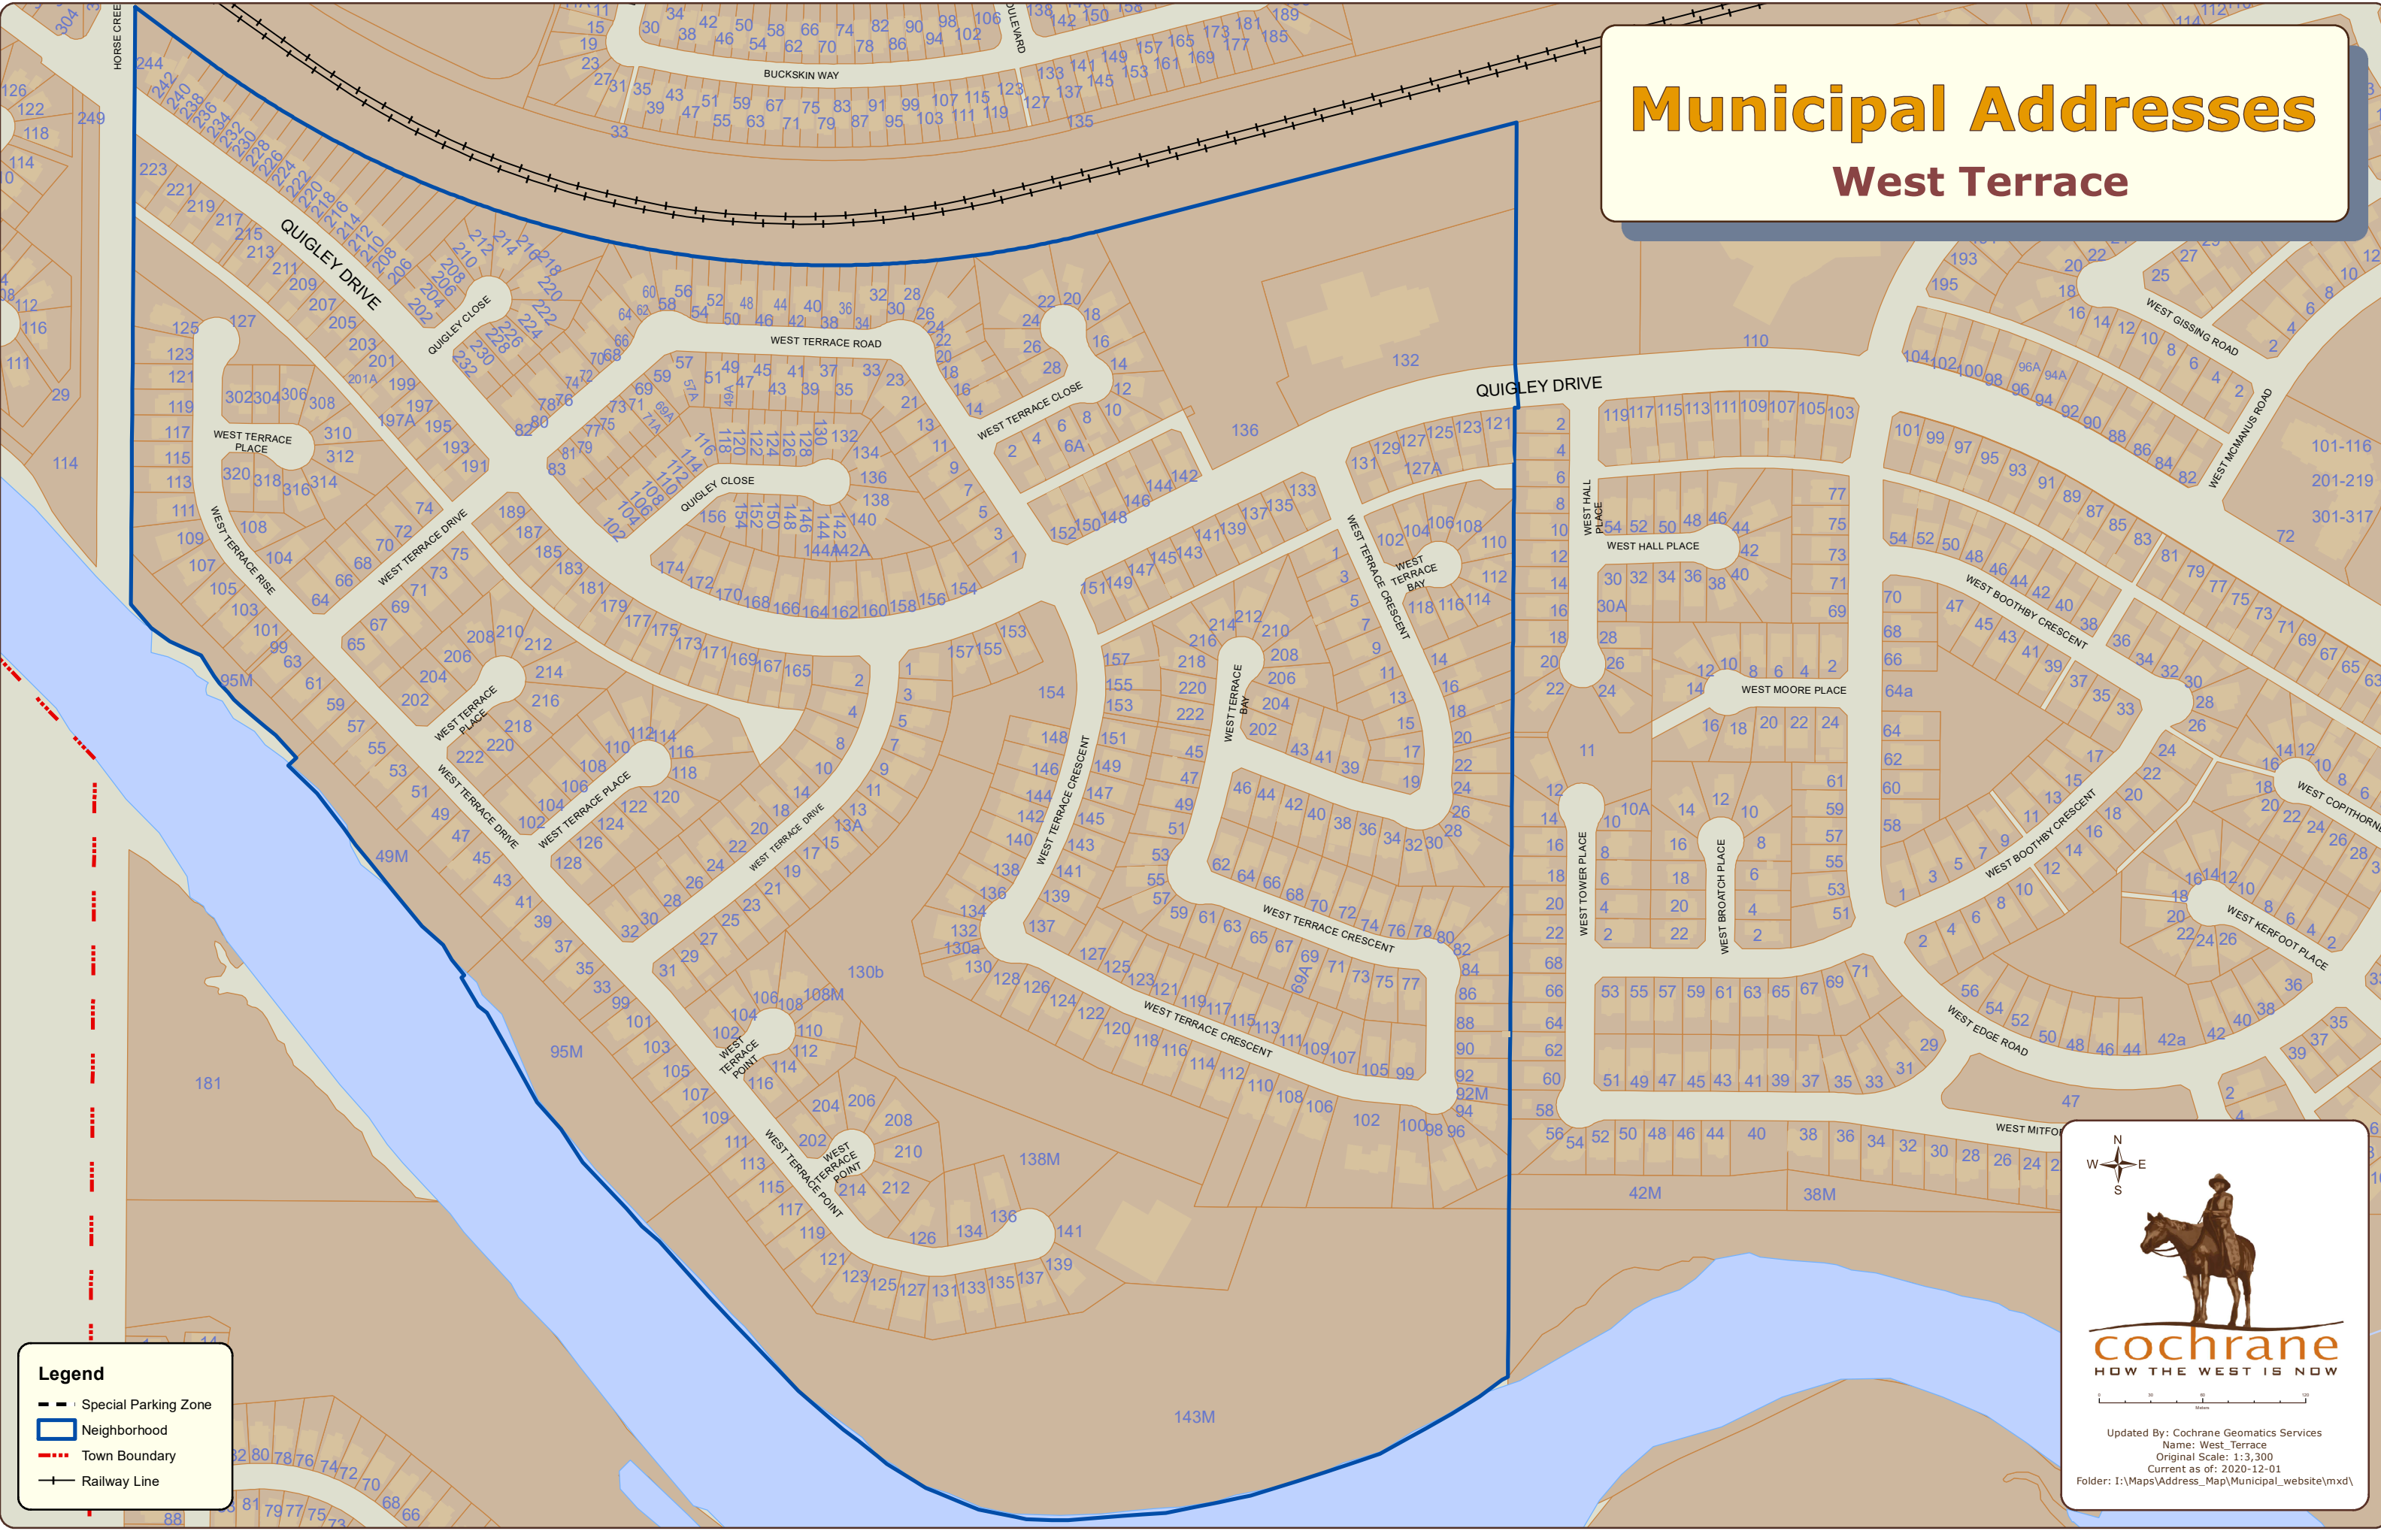

Municipal Addresses

West Terrace

Legend

- - - Special Parking Zone
- ▭ Neighborhood
- · · · Town Boundary
- +— Railway Line

cochrane
HOW THE WEST IS NOW

Updated By: Cochrane Geomatics Services
Name: West_Terrace
Original Scale: 1:3,300
Current as of: 2020-12-01
Folder: I:\Maps\Address_Map\Municipal_website\mxd\