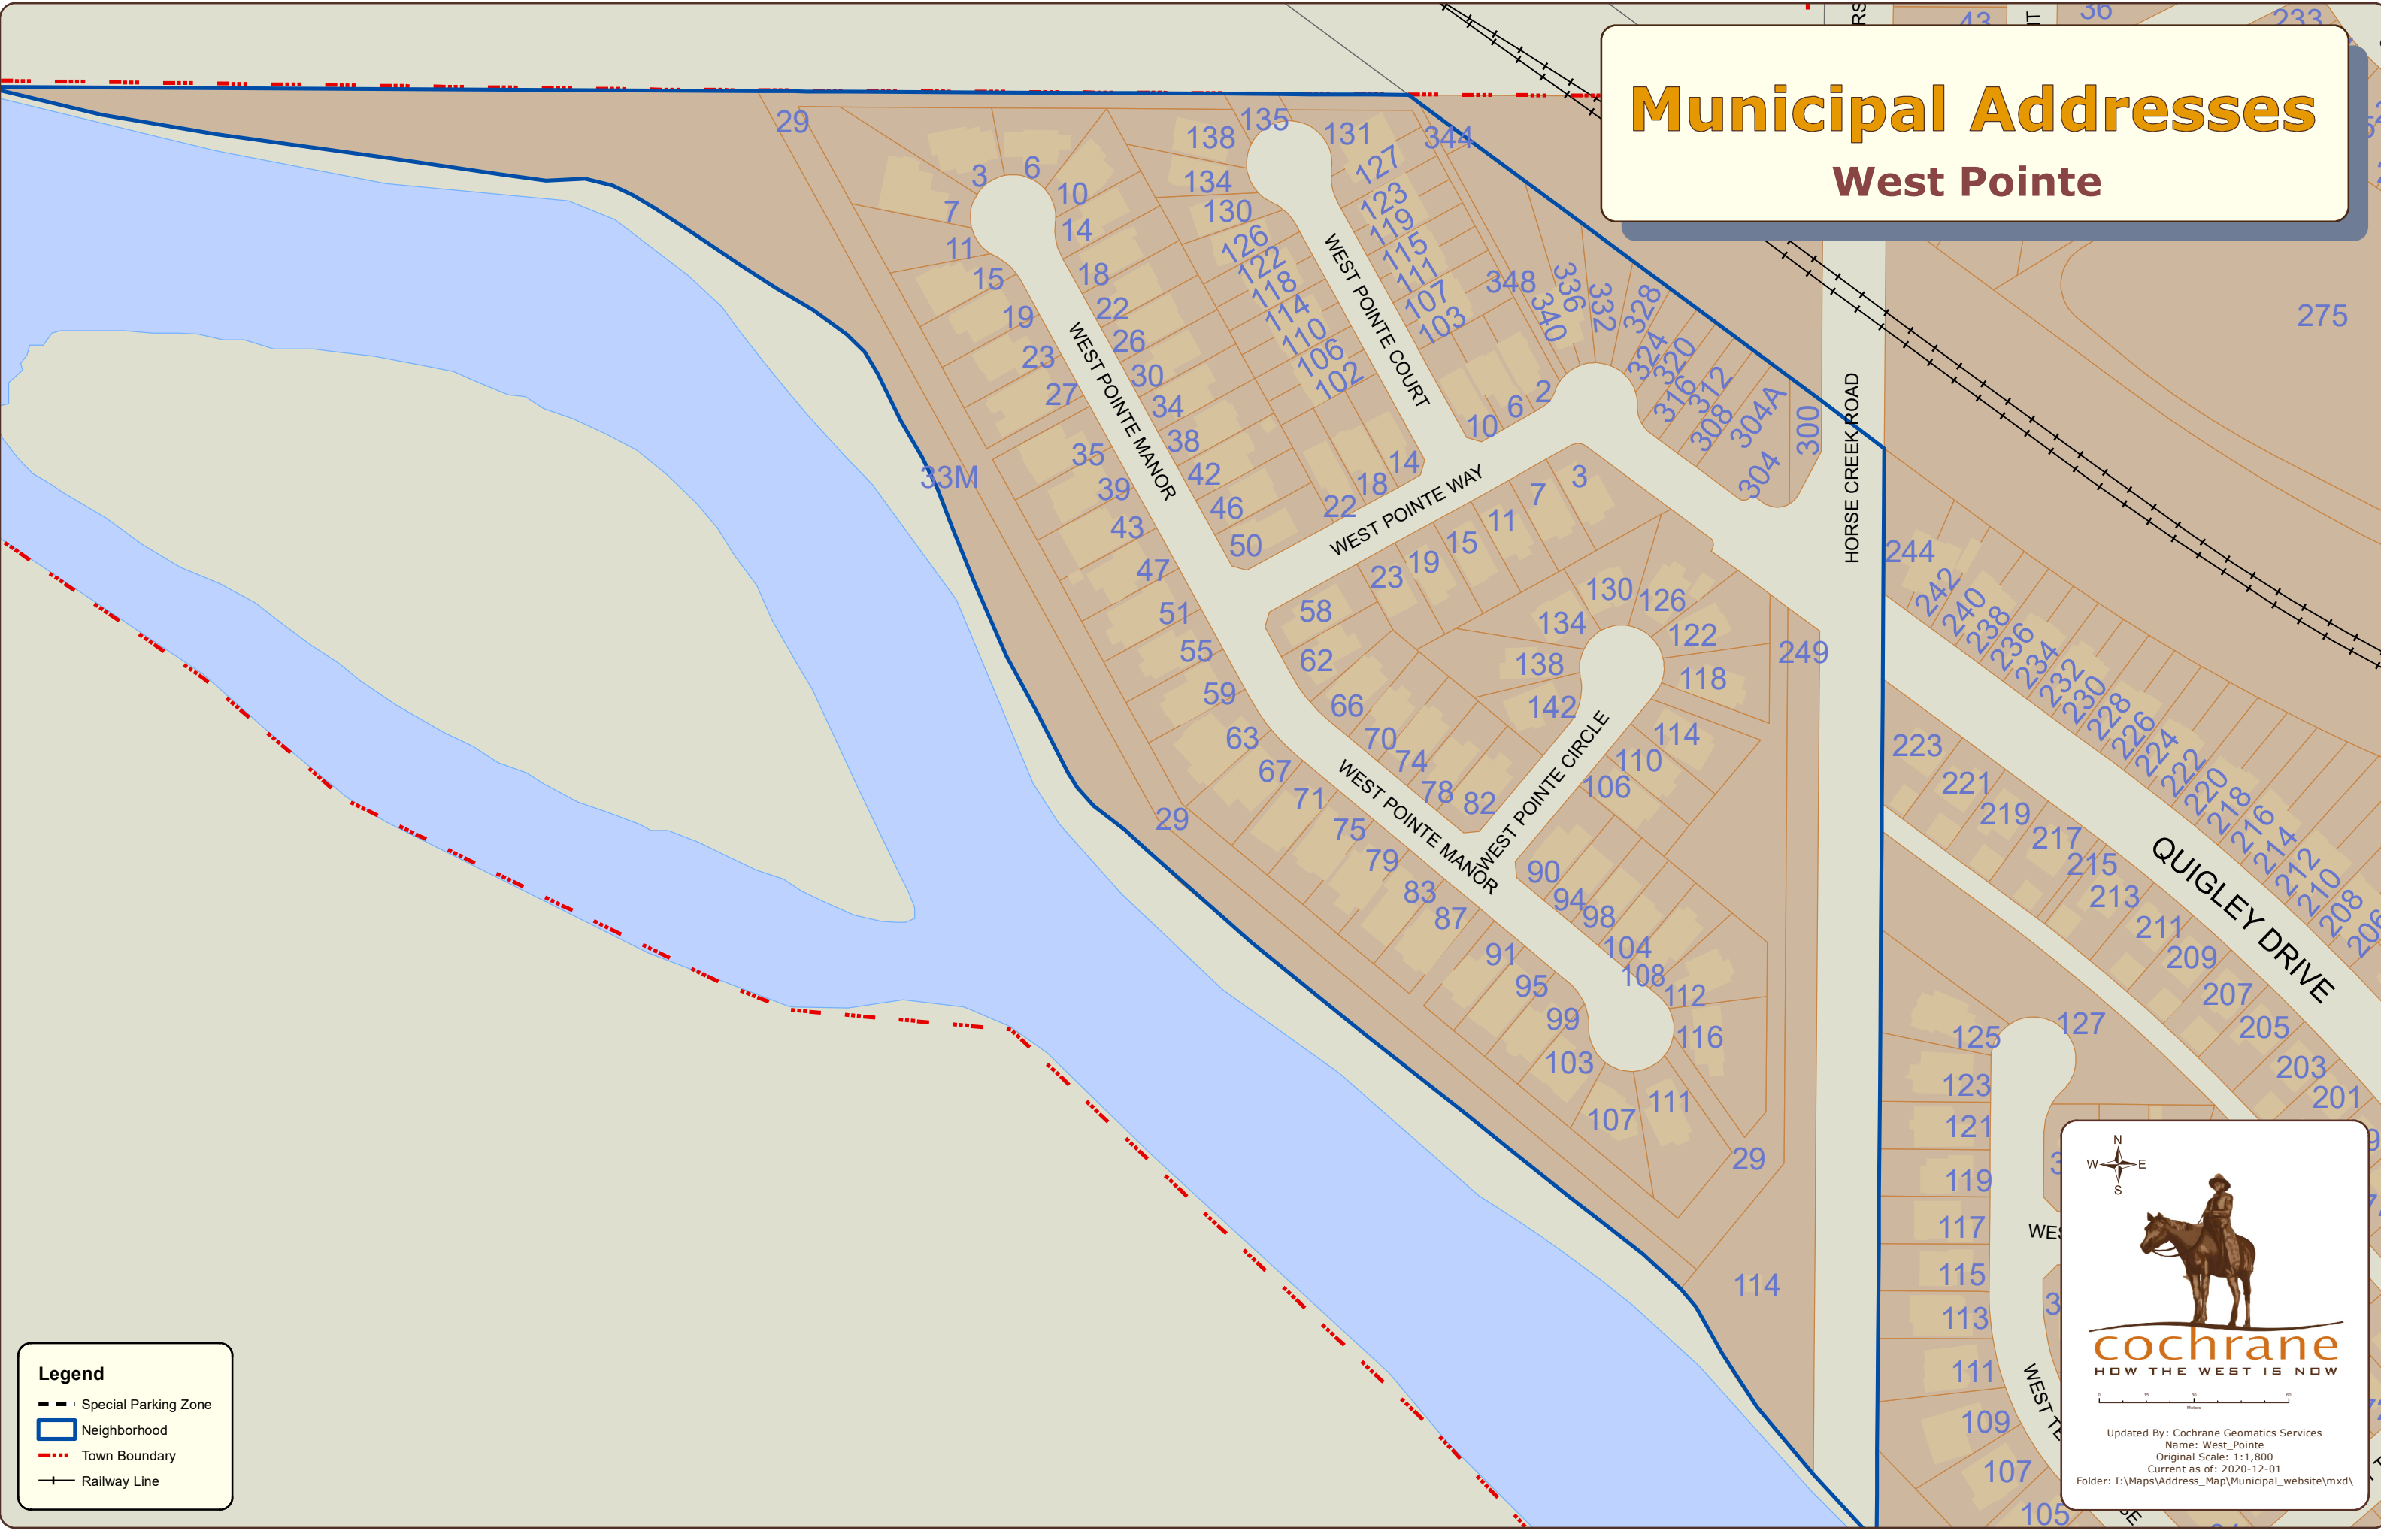

# Municipal Addresses

## West Pointe

**Legend**

- Special Parking Zone
- Neighborhood
- Town Boundary
- Railway Line

N  
W E  
S

**cochrane**  
HOW THE WEST IS NOW

Updated By: Cochrane Geomatics Services  
Name: West\_Pointe  
Original Scale: 1:1,800  
Current as of: 2020-12-01  
Folder: I:\Maps\Address\_Map\Municipal\_website\mxd\